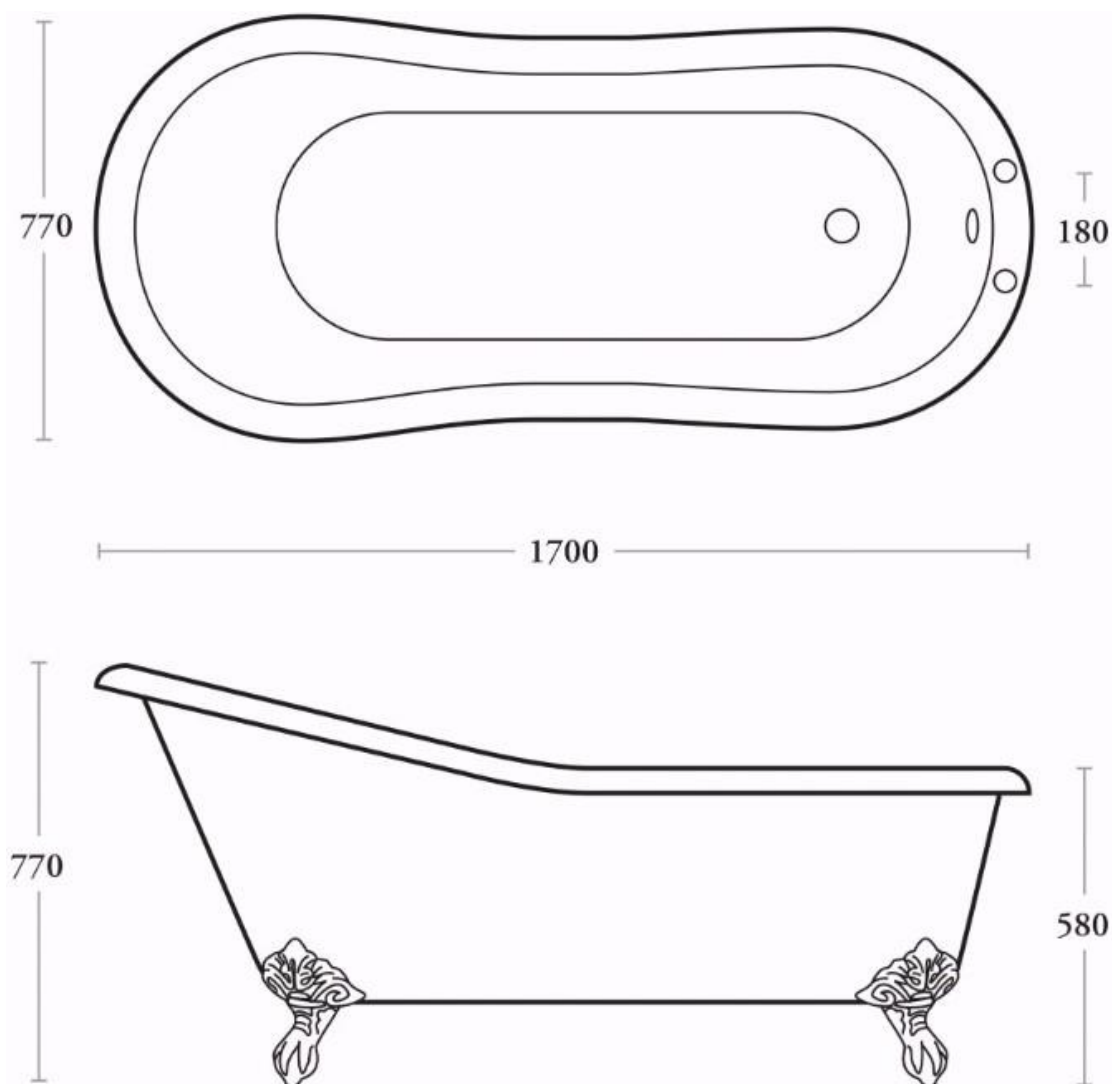

BATH

COLLECTION

SILVERDALE
GREAT BRITAIN

Ginevra 1700 Cast Iron Bath

Silverdale Ltd
Silverdale Road,
Newcastle Under Lyme,
Staffordshire,
ST5 6EH.

Telephone: 01782 717 175 Facsimile: 01782 717 166

Email: sales@silverdalebathrooms.co.uk