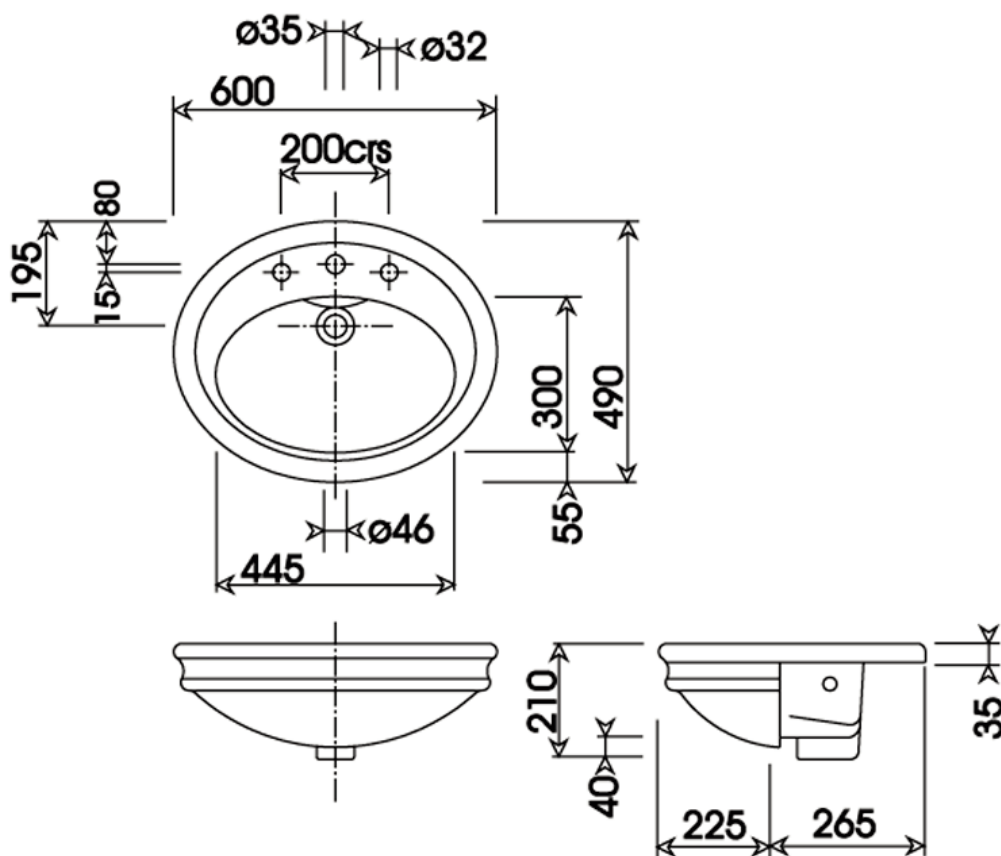

Hillingdon 600mm Semi Countertop Basin (1 or 3 Tap Holes)

Silverdale Bathrooms

Silverdale Road, Newcastle Under Lyme, Staffordshire, ST5 6EL.
Telephone: 01782 717175 Facsimile: 01782 717166
Email: sales@silverdalebathrooms.co.uk
www.silverdalebathrooms.co.uk