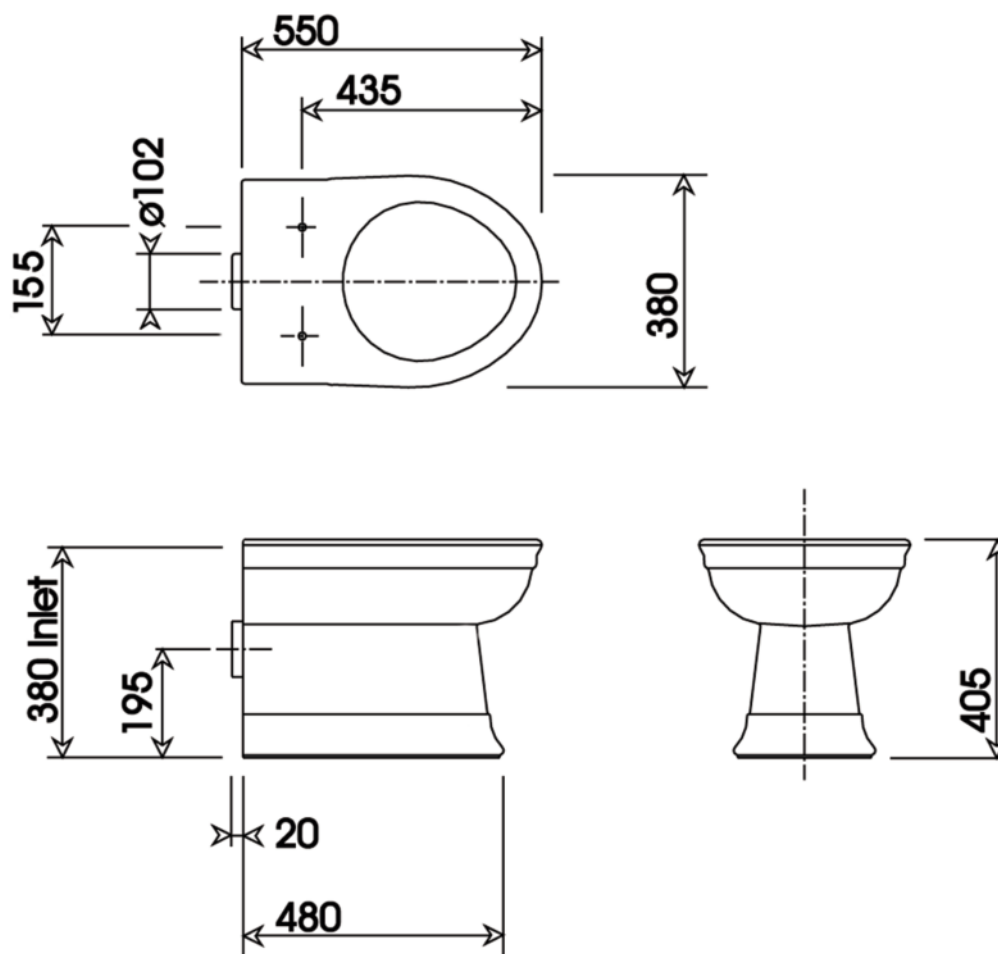

Hillingdon Back to Wall WC Pan

Note! Min. floor to bottom of cistern = 480mm

Silverdale Bathrooms

Silverdale Road, Newcastle Under Lyme, Staffordshire, ST5 6EL.

Telephone: 01782 717175 Facsimile: 01782 717166