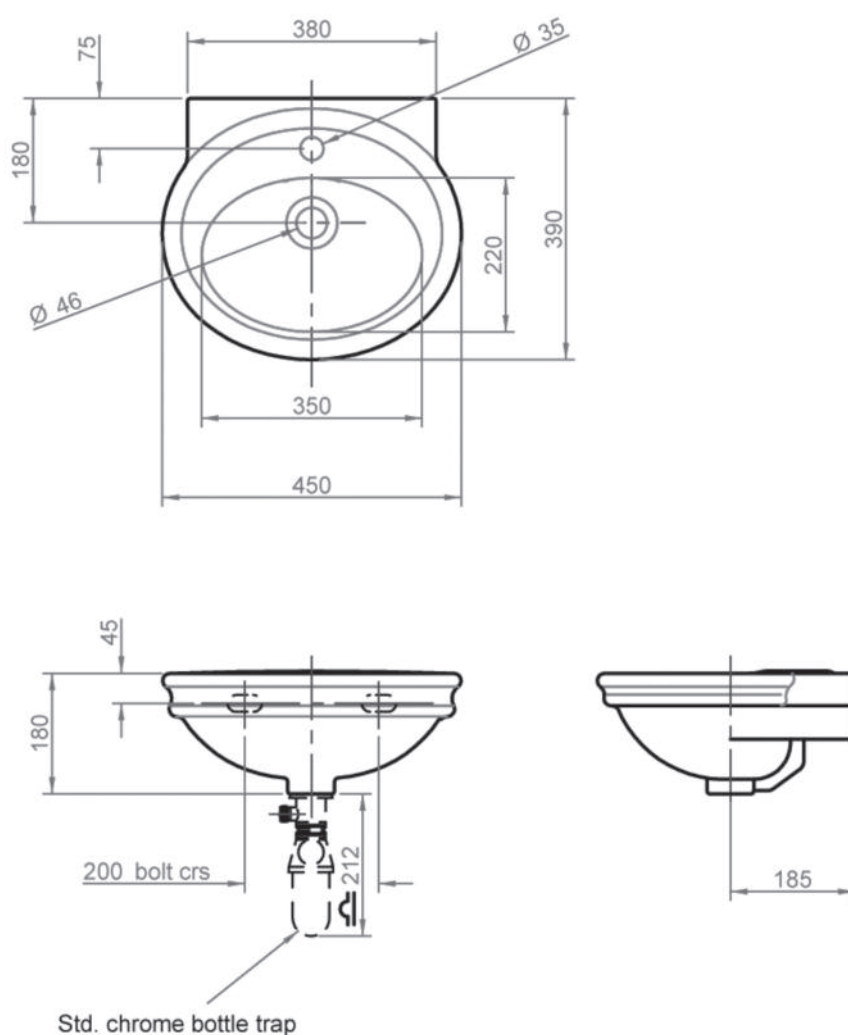

Hillingdon Cloakroom Basin with Bottletrap (1 Tap Hole)

Note: This basin does not have screwholes

Silverdale Bathrooms

Silverdale Road, Newcastle Under Lyme, Staffordshire, ST5 6EL.

Telephone: 01782 717175 Facsimile: 01782 717166