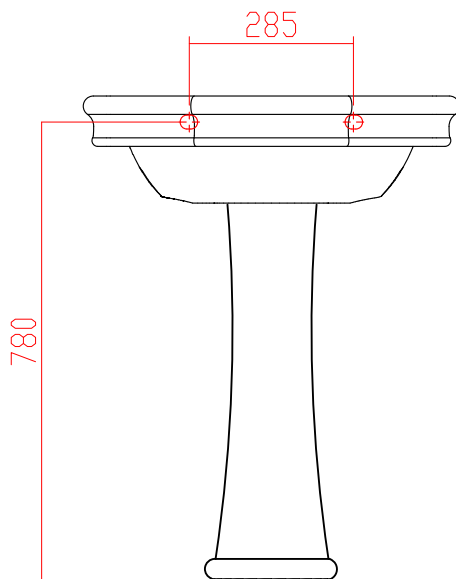

SILVERDALE
 GREAT BRITAIN

Silverdale Bathrooms LTD.,
 Silverdale Road,
 Newcastle-Under-Lyme,
 STAFFORDSHIRE,
 ST5 6EL
 Tel: 01782 71 71 75
 e-mail: sales@silverdalebathrooms.co.uk

TITLE:

LOXLEY 65cm CONSOLE BASIN
& FULL PEDESTAL

DWG NO.

LOXCON65FP/22-11-17

A4

DRAWN BY:

CDT/SHC

DATE :

22-11-2017