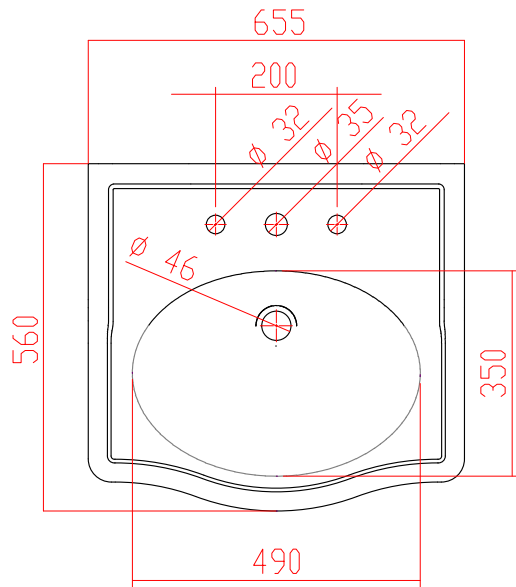

SILVERDALE
 GREAT BRITAIN

Silverdale Bathrooms LTD.,
 Silverdale Road,
 Newcastle-Under-Lyme,
 STAFFORDSHIRE,
 ST5 6EL
 Tel: 01782 71 71 75
 e-mail: sales@silverdalebathrooms.co.uk

TITLE:

LOXLEY 65cm CONSOLE BASIN
& FULL PEDESTAL

DWG NO.

LOXCON65FP/22-11-17

A4

DRAWN BY:

CDT/SHC

DATE :

22-11-2017