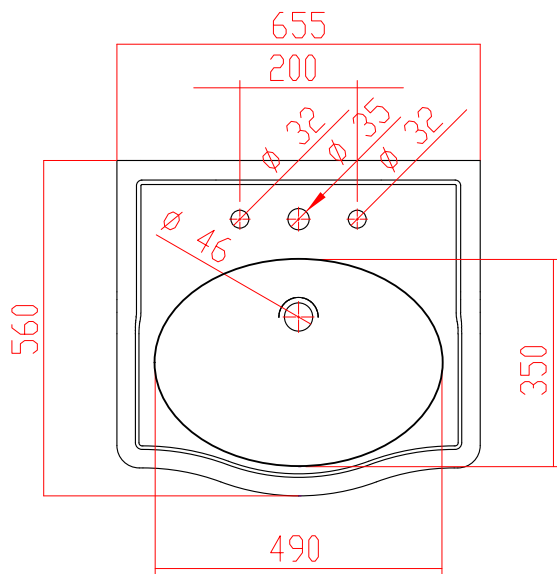

SILVERDALE
 GREAT BRITAIN

Silverdale Bathrooms LTD.,
 Silverdale Road,
 Newcastle-Under-Lyme,
 STAFFORDSHIRE,
 ST5 6EL
 Tel: 01782 71 71 75

e-mail: sales@silverdalebathrooms.co.uk

TITLE:

LOXLEY 65cm CONSOLE BASIN
& LEG SET

DWG NO.

LOX65LS/22-11-17

A4

DRAWN BY:

CDT/SHC

DATE:

22-11-2017