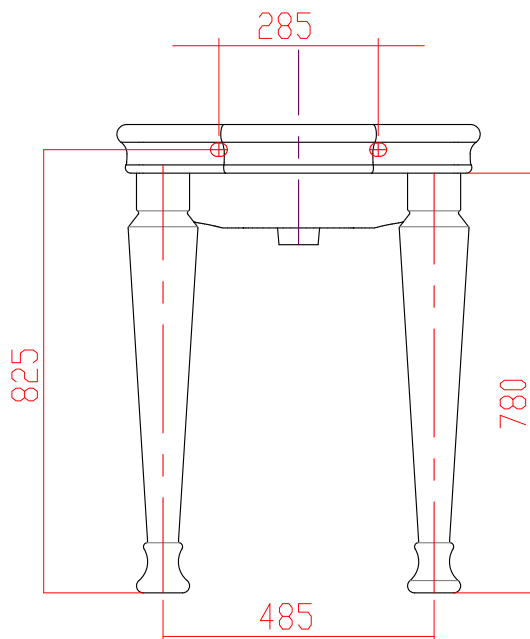

SILVERDALE
 GREAT BRITAIN

Silverdale Bathrooms LTD.,
 Silverdale Road,
 Newcastle-Under-Lyme,
 STAFFORDSHIRE,
 ST5 6EL
 Tel: 01782 71 71 75

e-mail: sales@silverdalebathrooms.co.uk

TITLE:

LOXLEY 65cm CONSOLE BASIN
& LEG SET

DWG NO.

LOX65LS/22-11-17

A4

DRAWN BY:

CDT/SHC

DATE:

22-11-2017