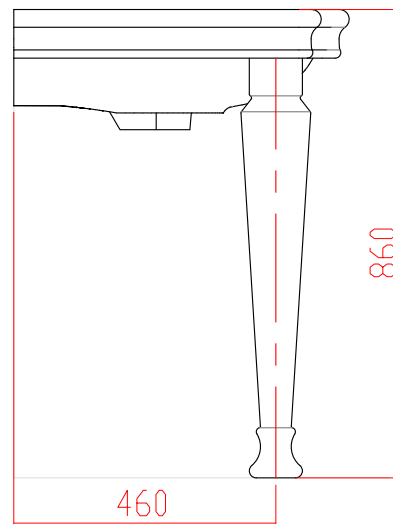

SILVERDALE
 GREAT BRITAIN

Silverdale Bathrooms LTD.,
 Silverdale Road,
 Newcastle-Under-Lyme,
 STAFFORDSHIRE,
 ST5 6EL
 Tel: 01782 71 71 75

e-mail: sales@silverdalebathrooms.co.uk

TITLE:

LOXLEY 65cm CONSOLE BASIN
& LEG SET

DWG NO.

LOX65LS/22-11-17

A4

DRAWN BY:

CDT/SHC

DATE:

22-11-2017