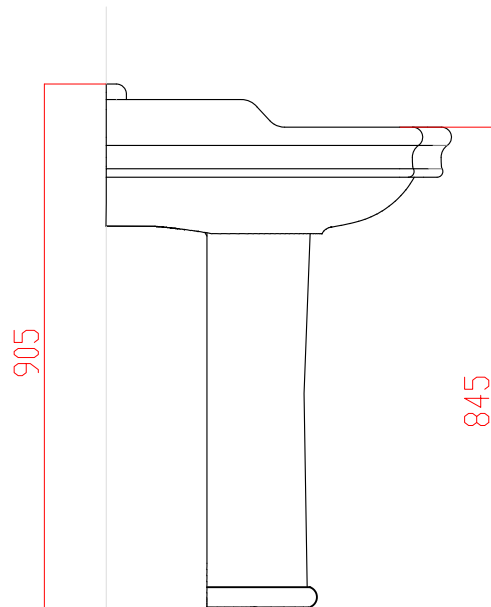

SILVERDALE
 GREAT BRITAIN

Silverdale Bathrooms LTD.,
 Silverdale Road,
 Newcastle-Under-Lyme,
 STAFFORDSHIRE,
 ST5 6EL
 Tel: 01782 71 71 75

e-mail: sales@silverdalebathrooms.co.uk

TITLE:

LOXLEY CLASSIC 65cm CONSOLE BASIN
& FULL PEDESTAL

DWG NO.

LOXCLASSCON65FP/22-11-17

A4

DRAWN BY:

CDT/SHC

DATE :

22-11-2017