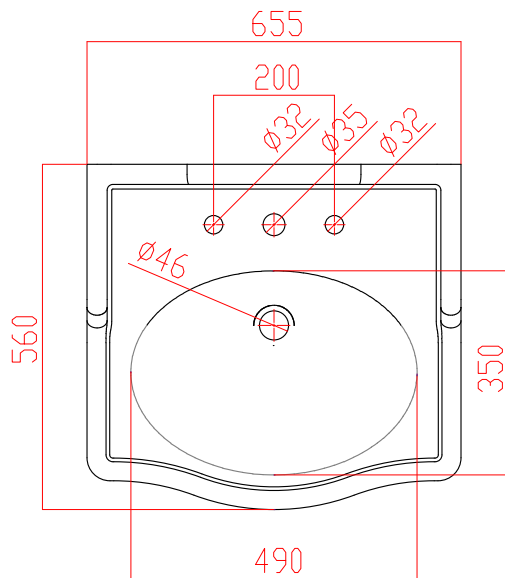

SILVERDALE
 GREAT BRITAIN

Silverdale Bathrooms LTD.,
 Silverdale Road,
 Newcastle-Under-Lyme,
 STAFFORDSHIRE,
 ST5 6EL
 Tel: 01782 71 71 75

e-mail: sales@silverdalebathrooms.co.uk

TITLE:

LOXLEY CLASSIC 65cm CONSOLE BASIN
& FULL PEDESTAL

DWG NO.

LOXCLASSCON65FP/22-11-17

A4

DRAWN BY:

CDT/SHC

DATE :

22-11-2017