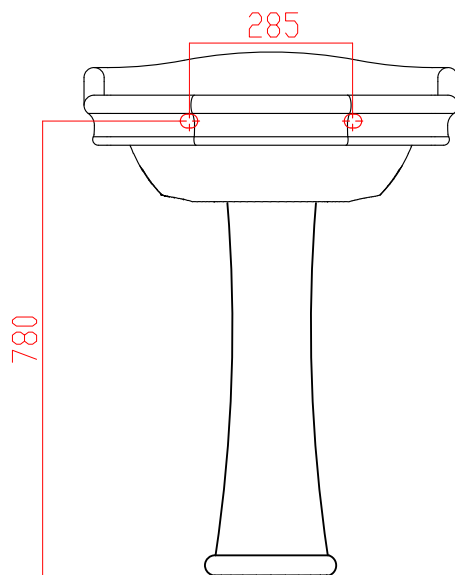

SILVERDALE
 GREAT BRITAIN

Silverdale Bathrooms LTD.,
 Silverdale Road,
 Newcastle-Under-Lyme,
 STAFFORDSHIRE,
 ST5 6EL
 Tel: 01782 71 71 75

e-mail: sales@silverdalebathrooms.co.uk

TITLE:

LOXLEY CLASSIC 65cm CONSOLE BASIN
& FULL PEDESTAL

DWG NO.

LOXCLASSCON65FP/22-11-17

A4

DRAWN BY:

CDT/SHC

DATE :

22-11-2017