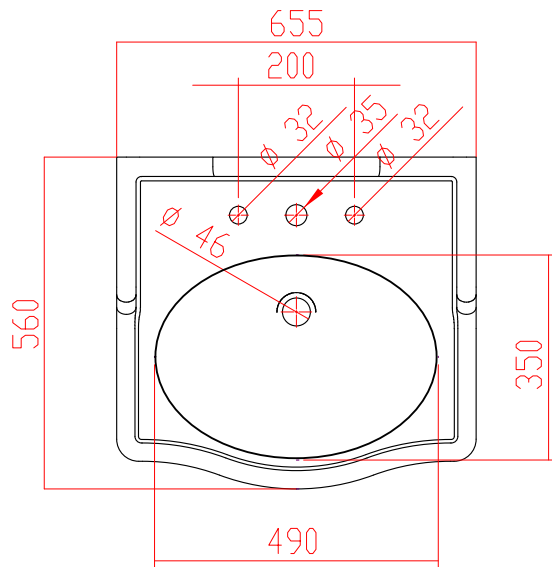

SILVERDALE
GREAT BRITAIN

Silverdale Bathrooms LTD,
Silverdale Road,
Newcastle-Under-Lyme,
STAFFORDSHIRE,
ST5 6EL
Tel: 01782 71 71 75

e-mail: sales@silverdalebathrooms.co.uk

TITLE:

LOXLEY CLASSIC 65cm CONSOLE BASIN
& LEG SET

DWG NO.

LOXCLASS65LS/22-11-17

A4

DRAWN BY:

CDT/SHC

DATE :

22-11-2017