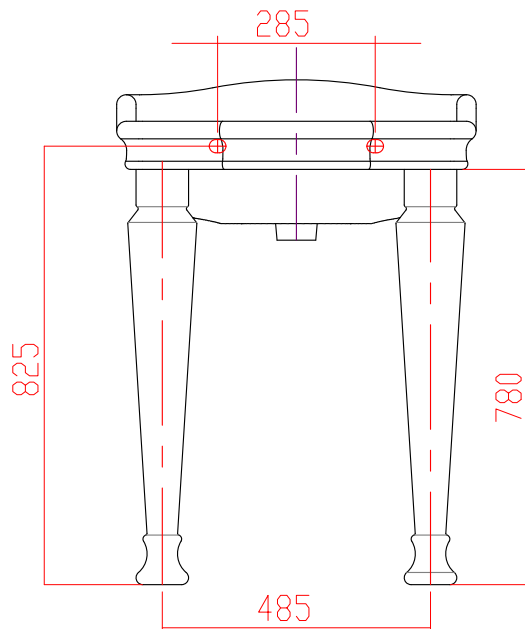

SILVERDALE
GREAT BRITAIN

Silverdale Bathrooms LTD,
Silverdale Road,
Newcastle-Under-Lyme,
STAFFORDSHIRE,
ST5 6EL
Tel: 01782 71 71 75

e-mail: sales@silverdalebathrooms.co.uk

TITLE:

LOXLEY CLASSIC 65cm CONSOLE BASIN
& LEG SET

DWG NO.

LOXCLASS65LS/22-11-17

A4

DRAWN BY:

CDT/SHC

DATE :

22-11-2017