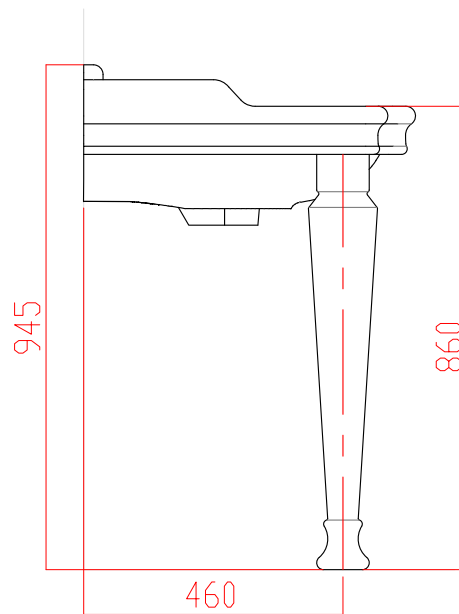

SILVERDALE
GREAT BRITAIN

Silverdale Bathrooms LTD,
Silverdale Road,
Newcastle-Under-Lyme,
STAFFORDSHIRE,
ST5 6EL
Tel: 01782 71 71 75

e-mail: sales@silverdalebathrooms.co.uk

TITLE:

LOXLEY CLASSIC 65cm CONSOLE BASIN
& LEG SET

DWG NO.

LOXCLASS65LS/22-11-17

A4

DRAWN BY:

CDT/SHC

DATE :

22-11-2017