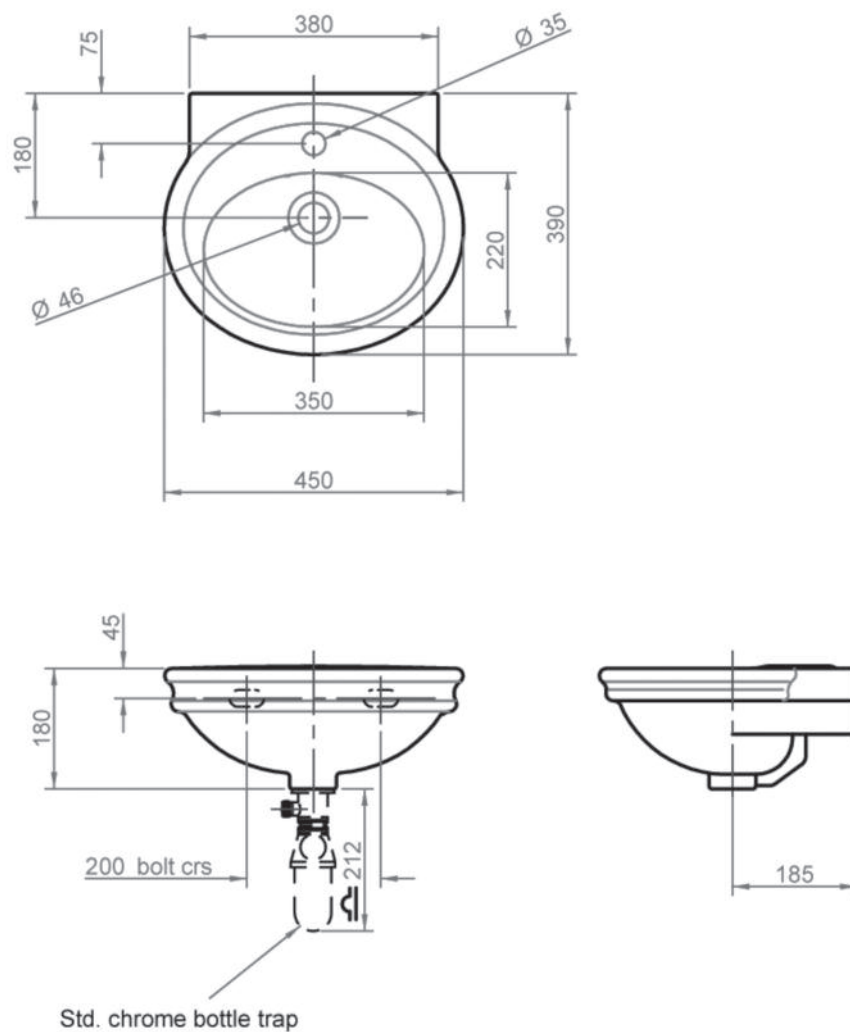

Cloakroom Basin with Bottletrap (1 Tap Hole)

Note: This basin does not have screwholes

Silverdale Bathrooms

Silverdale Road, Newcastle Under Lyme, Staffordshire, ST5 6EL.

Telephone: 01782 717175 Facsimile: 01782 717166