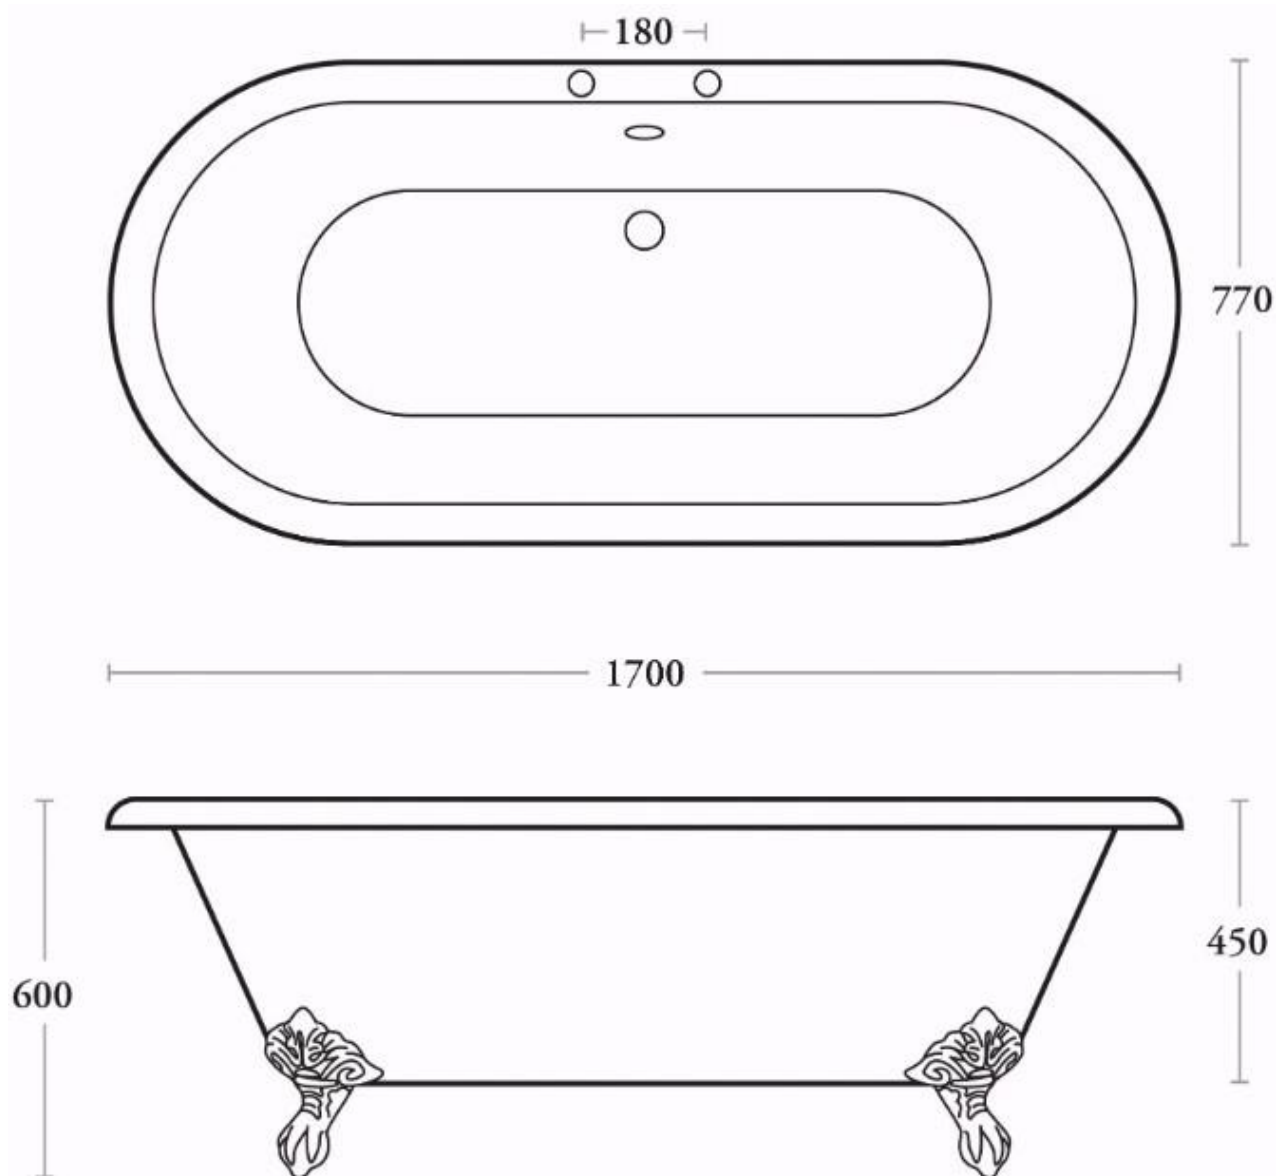

BATH

COLLECTION

SILVERDALE
GREAT BRITAIN

Rosamund 1700 Cast Iron Bath

Silverdale Ltd
Silverdale Road,
Newcastle Under Lyme,
Staffordshire,
ST5 6EH.
Telephone: 01782 717 175 Facsimile: 01782 717 166
Email: sales@silverdalebathrooms.co.uk
www.silverdalebathrooms.co.uk