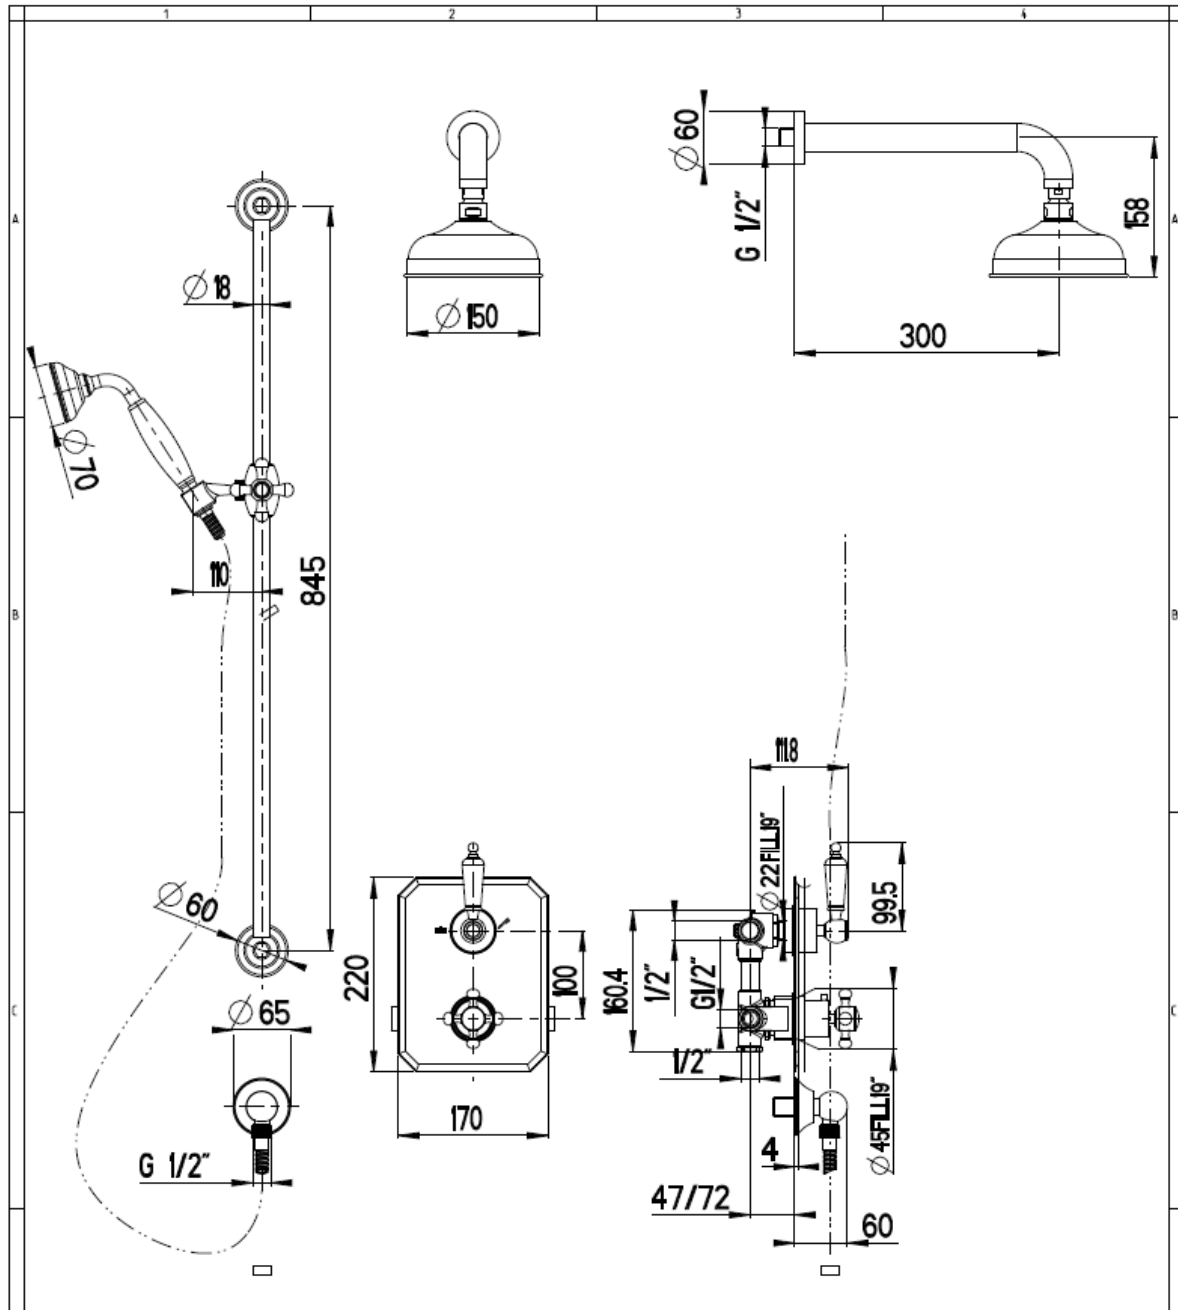

Shower COLLECTION

SILVERDALE
GREAT BRITAIN

Concealed Shower Set

Silverdale Ltd
Silverdale Road,
Newcastle Under Lyme,
Staffordshire,
ST5 6EH.

Telephone: 01782 717 175 Facsimile: 01782 717 166

Email: sales@silverdalebathrooms.co.uk