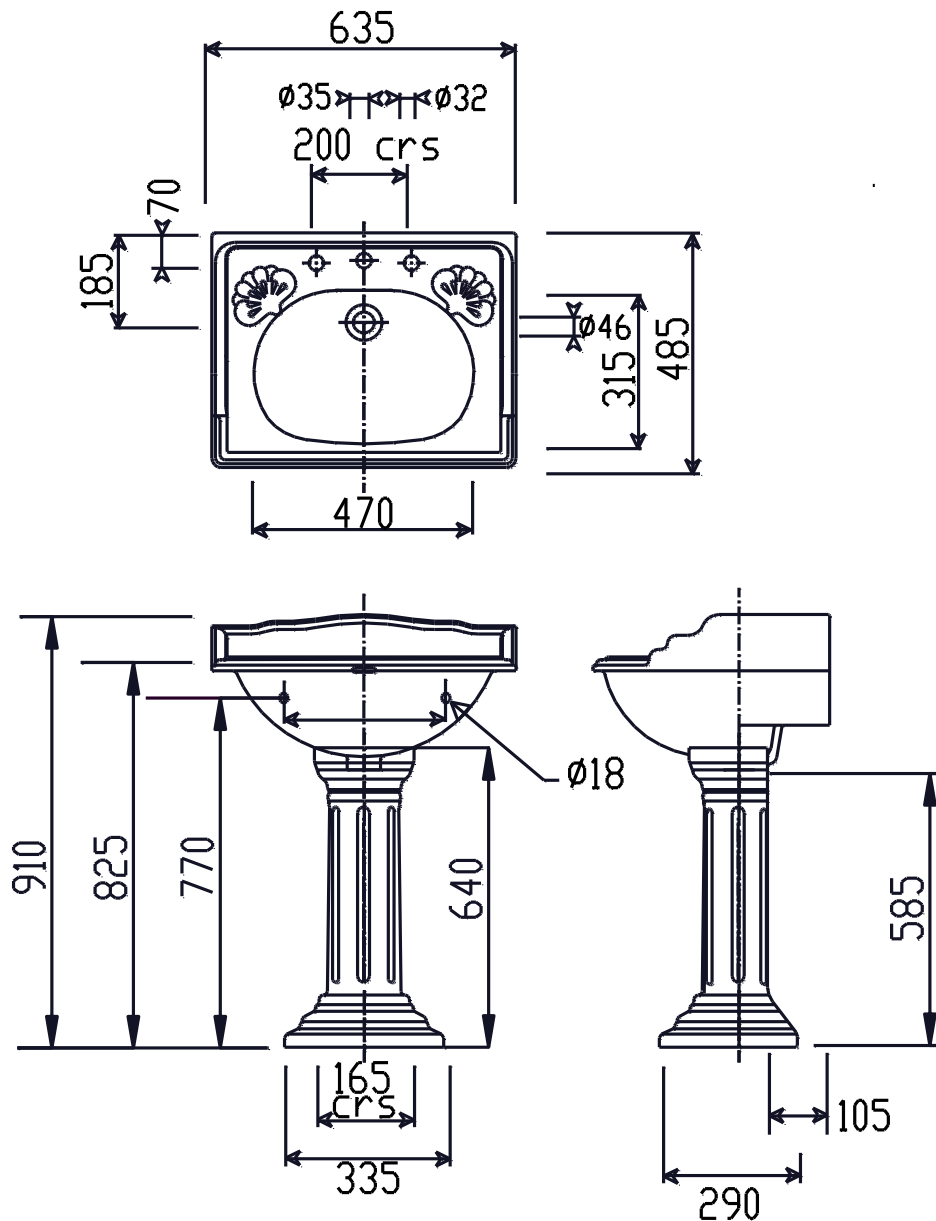

VICTORIAN COLLECTION

SILVERDALE
GREAT BRITAIN

Victorian 635mm Basin (2 or 3 Tap Hole)
Pedestal available in fluted and unfluted design

Silverdale Ltd
Silverdale Road,
Newcastle Under Lyme,
Staffordshire,
ST5 6EH.