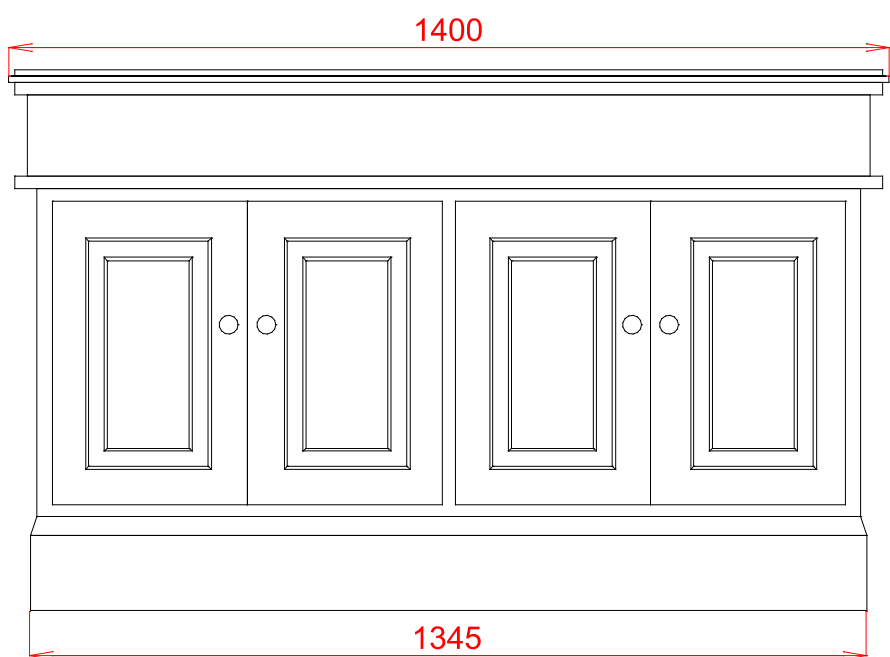

## COLLECTION

SILVERDALE  
GREAT BRITAIN

Victorian 1400mm Cabinet

Silverdale Ltd  
Silverdale Road,  
Newcastle Under Lyme,  
Staffordshire,  
ST5 6EH.

Telephone: 01782 717 175 Facsimile: 01782 717 166

Email: [sales@silverdalebathrooms.co.uk](mailto:sales@silverdalebathrooms.co.uk)