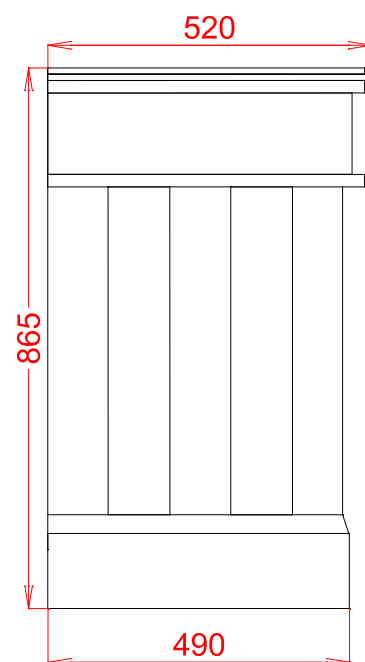

## COLLECTION

SILVERDALE  
GREAT BRITAIN

Victorian 1400mm Cabinet

Silverdale Ltd  
Silverdale Road,  
Newcastle Under Lyme,  
Staffordshire,  
ST5 6EH.

Telephone: 01782 717 175 Facsimile: 01782 717 166

Email: [sales@silverdalebathrooms.co.uk](mailto:sales@silverdalebathrooms.co.uk)