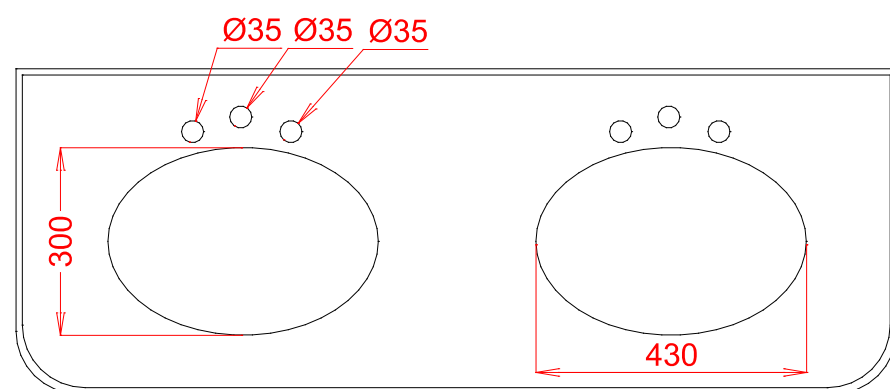

## COLLECTION

SILVERDALE  
GREAT BRITAIN

Victorian 1400mm Cabinet

Silverdale Ltd  
Silverdale Road,  
Newcastle Under Lyme,  
Staffordshire,  
ST5 6EH.

Telephone: 01782 717 175 Facsimile: 01782 717 166

Email: [sales@silverdalebathrooms.co.uk](mailto:sales@silverdalebathrooms.co.uk)