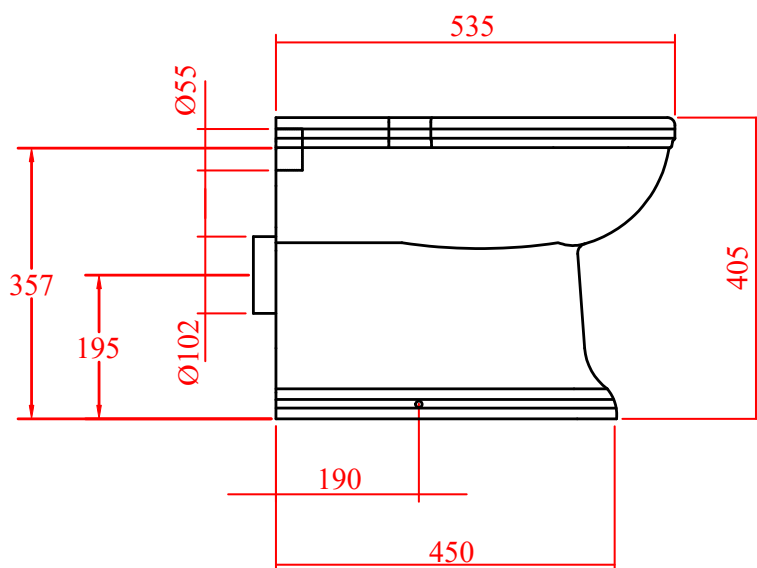

VICTORIAN COLLECTION

Victorian Back to Wall WC Pan

Silverdale Ltd
Silverdale Road,
Newcastle Under Lyme,
Staffordshire,
ST5 6EH.

Telephone: 01782 717 175 Facsimile: 01782 717 166

Email: sales@silverdalebathrooms.co.uk