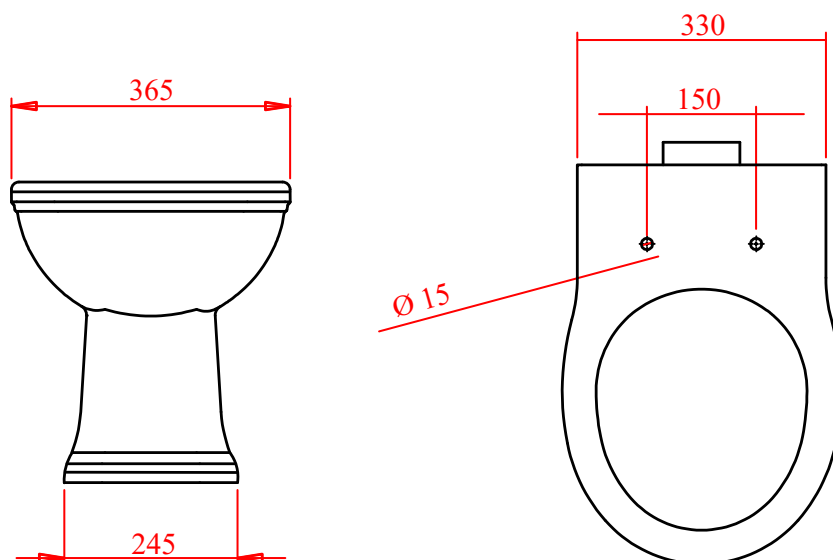

VICTORIAN COLLECTION

Victorian Back to Wall WC Pan

Silverdale Ltd
Silverdale Road,
Newcastle Under Lyme,
Staffordshire,
ST5 6EH.

Telephone: 01782 717 175 Facsimile: 01782 717 166

Email: sales@silverdalebathrooms.co.uk