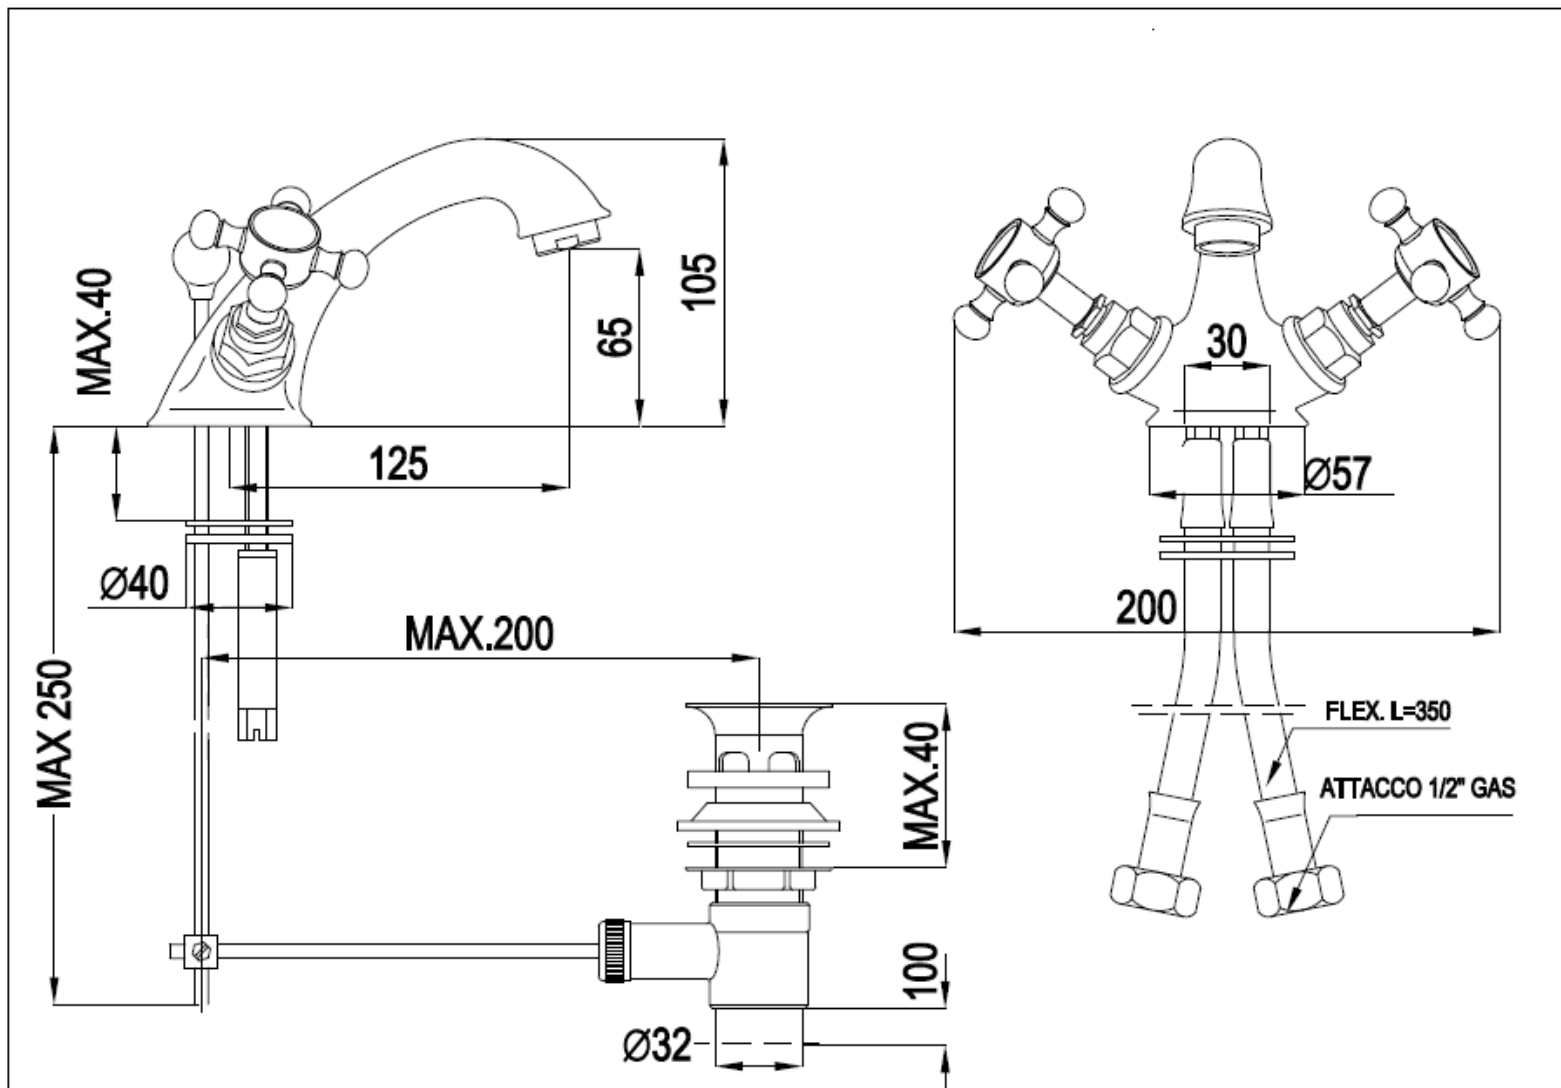

## COLLECTION

SILVERDALE  
GREAT BRITAIN

Victorian Basin Monobloc

Silverdale Ltd  
Silverdale Road,  
Newcastle Under Lyme,  
Staffordshire,  
ST5 6EH.  
Telephone: 01782 717 175 Facsimile: 01782 717 166  
Email: sales@silverdalebathrooms.co.uk  
www.silverdalebathrooms.co.uk