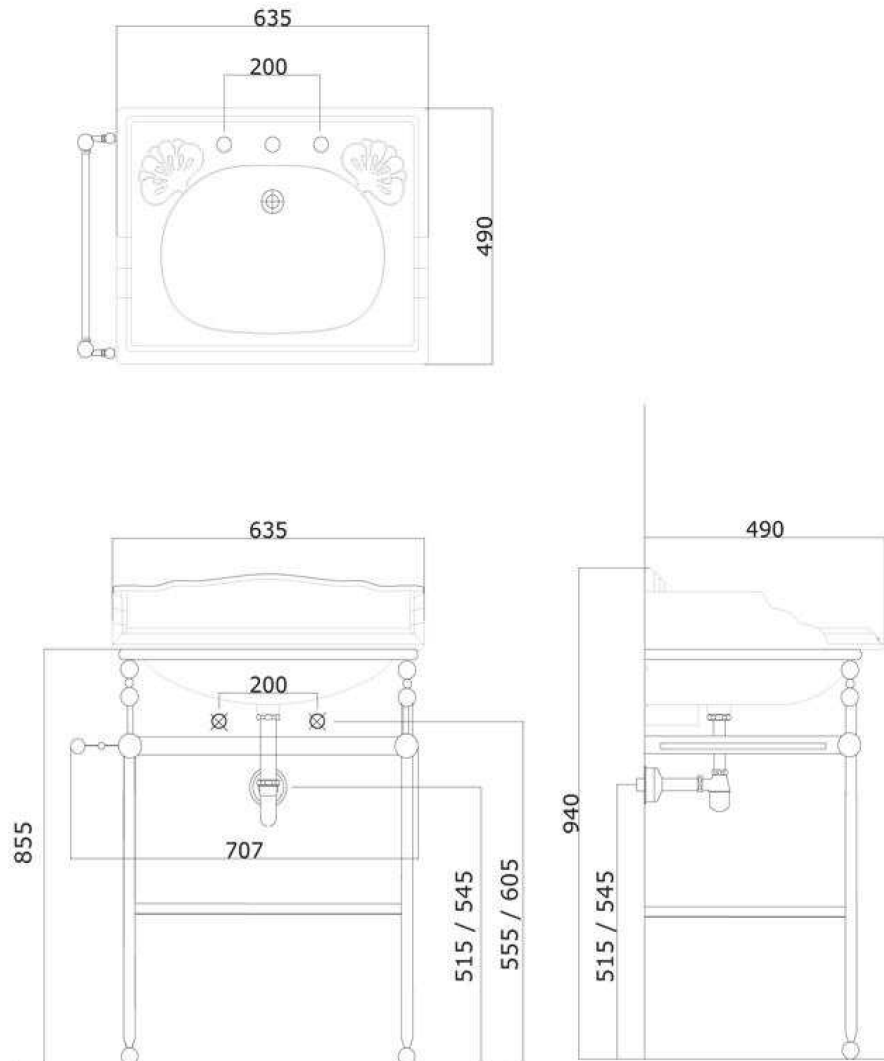

VICTORIAN COLLECTION

Victorian Basin Stand with 635 Basin

Silverdale Ltd
Silverdale Road,
Newcastle Under Lyme,
Staffordshire,
ST5 6EH.

Telephone: 01782 717 175 Facsimile: 01782 717 166

Email: sales@silverdalebathrooms.co.uk