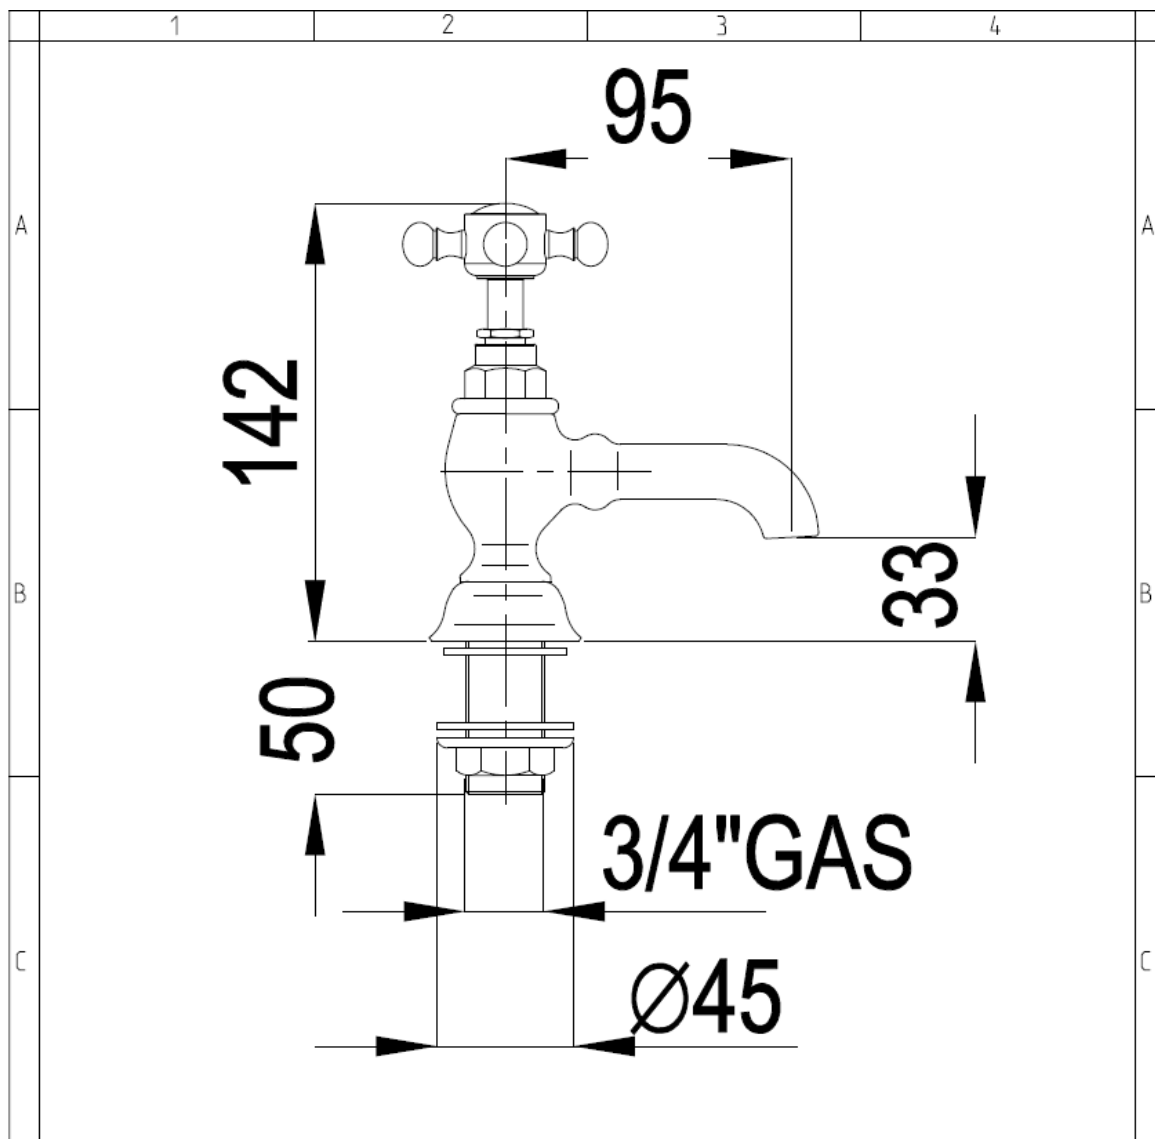

## Victorian Bath Pillar Taps

Silverdale Ltd  
Silverdale Road,  
Newcastle Under Lyme,  
Staffordshire,  
ST5 6EH.  
Telephone: 01782 717 175 Facsimile: 01782 717 166  
Email: [sales@silverdalebathrooms.co.uk](mailto:sales@silverdalebathrooms.co.uk)  
[www.silverdalebathrooms.co.uk](http://www.silverdalebathrooms.co.uk)