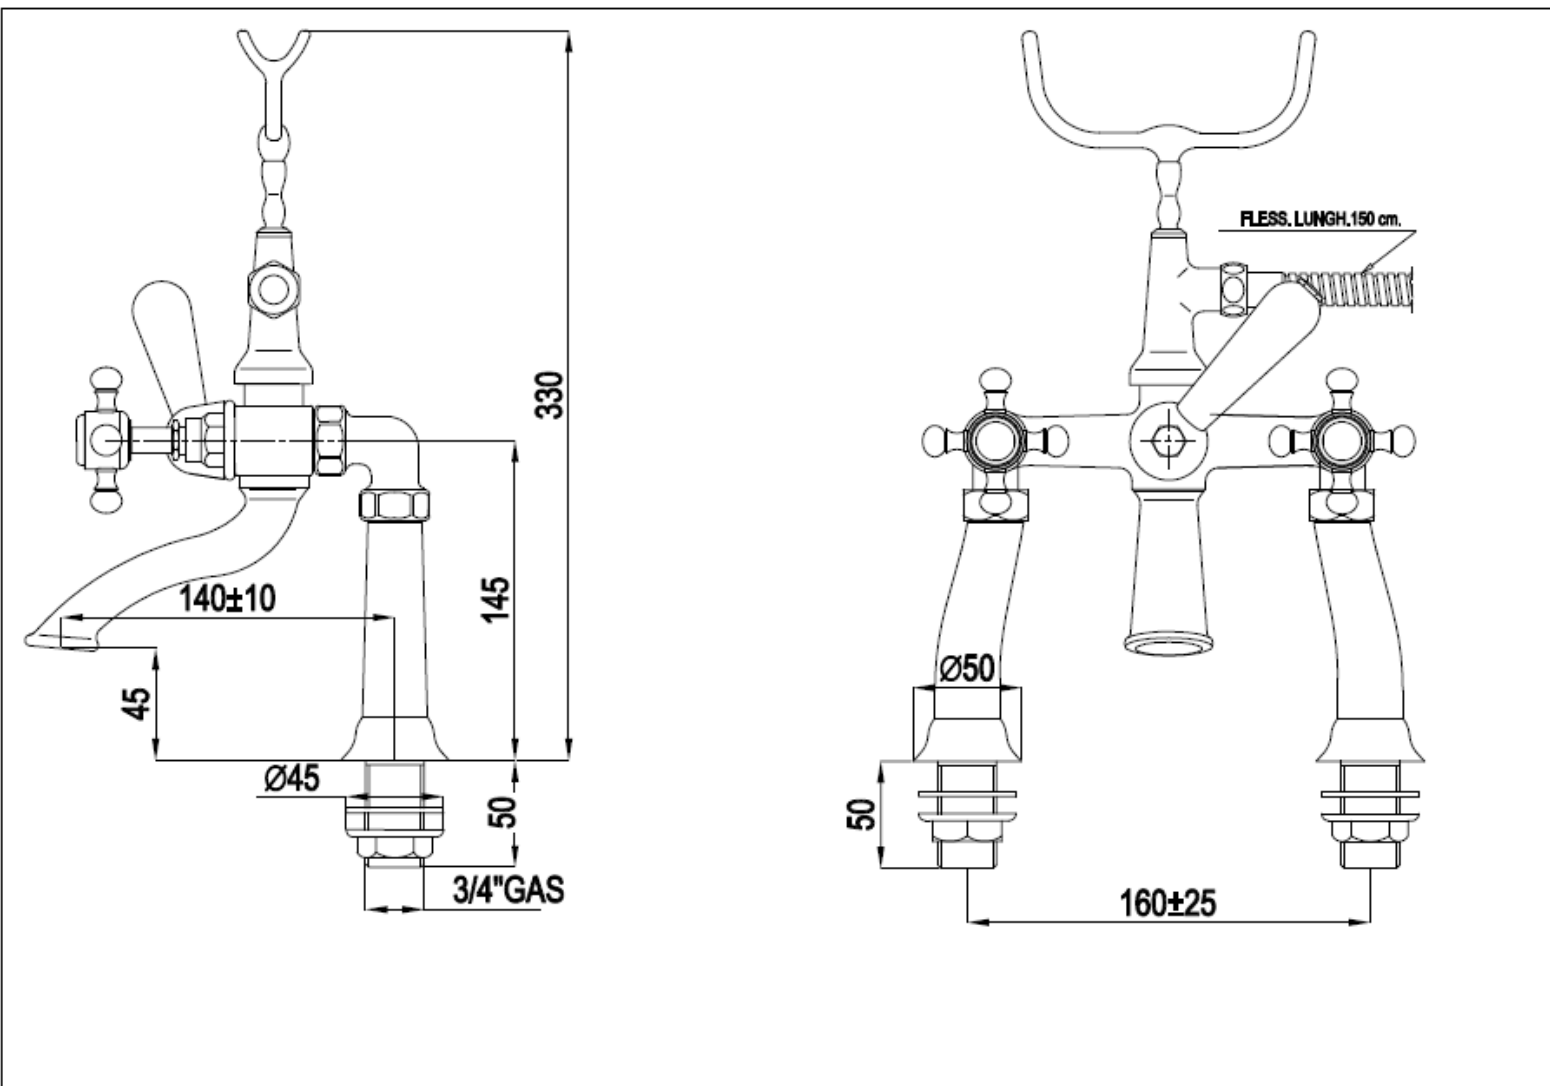

Berkeley Bath Shower Mixer

Silverdale Ltd
Silverdale Road,
Newcastle Under Lyme,
Staffordshire,
ST5 6EH.
Telephone: 01782 717 175 Facsimile: 01782 717 166
Email: sales@silverdalebathrooms.co.uk
www.silverdalebathrooms.co.uk