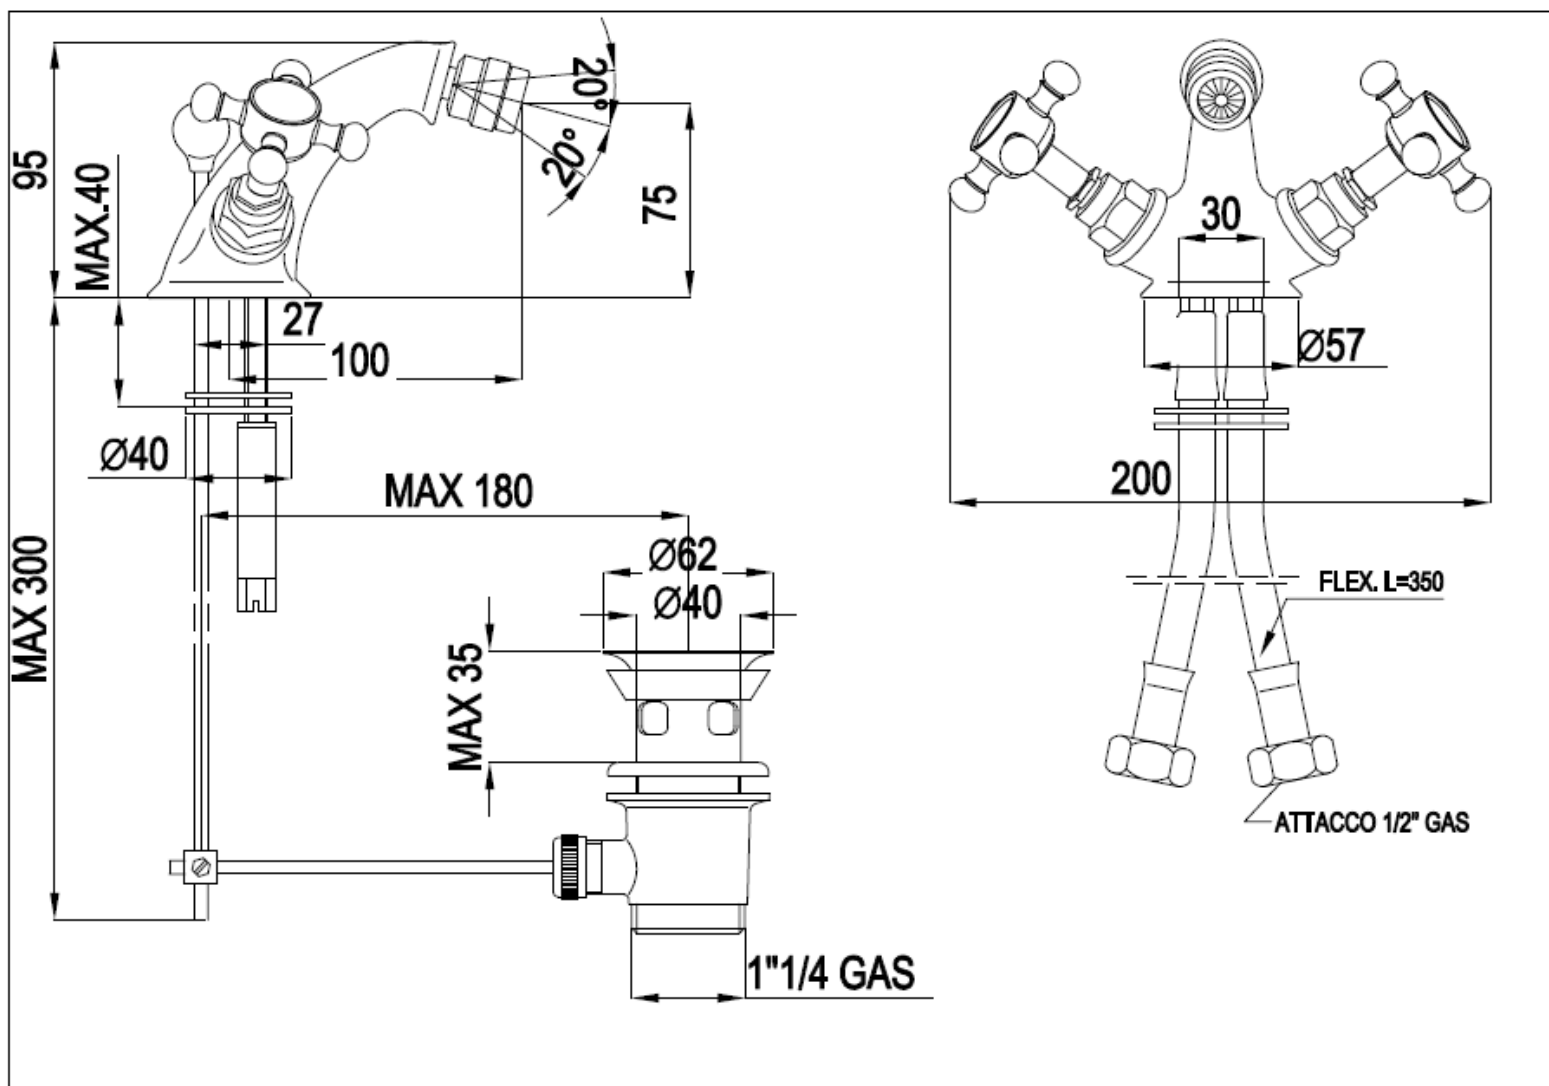

Victorian

COLLECTION

SILVERDALE
GREAT BRITAIN

Victorian Bidet Monobloc

Silverdale Ltd
Silverdale Road,
Newcastle Under Lyme,
Staffordshire,
ST5 6EH.

Telephone: 01782 717 175 Facsimile: 01782 717 166

Email: sales@silverdalebathrooms.co.uk