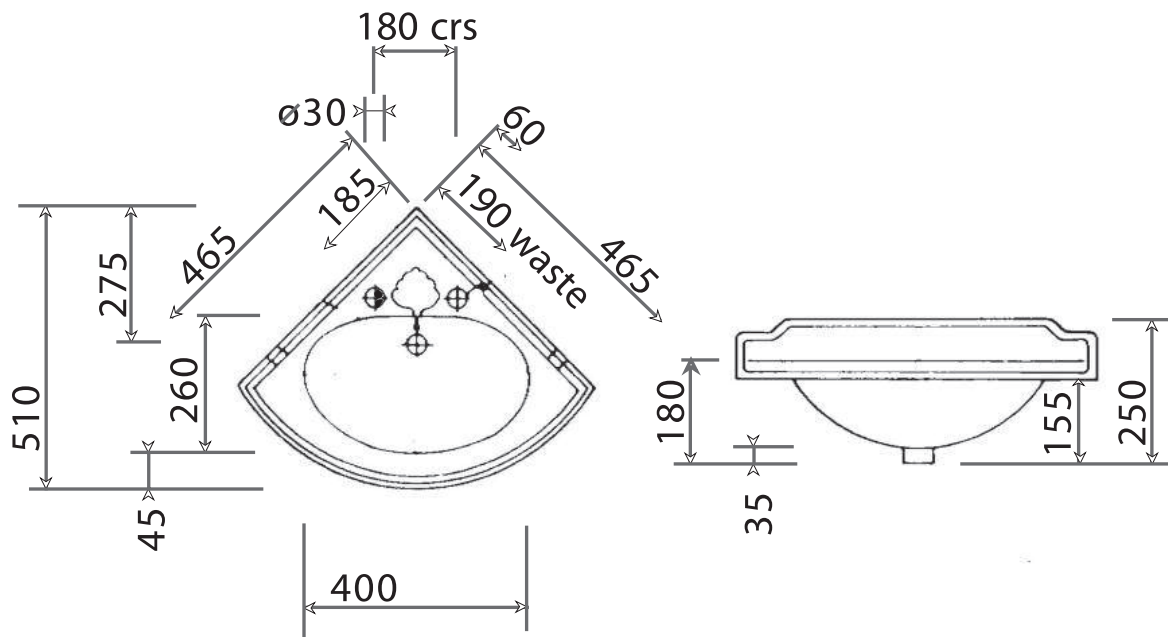

Victorian Corner basin

Overall width = 657mm

Silverdale Bathrooms

Silverdale Road, Newcastle Under Lyme, Staffordshire, ST5 6EL.

Telephone: 01782 717175 Facsimile: 01782 717166

Email: sales@silverdalebathrooms.co.uk