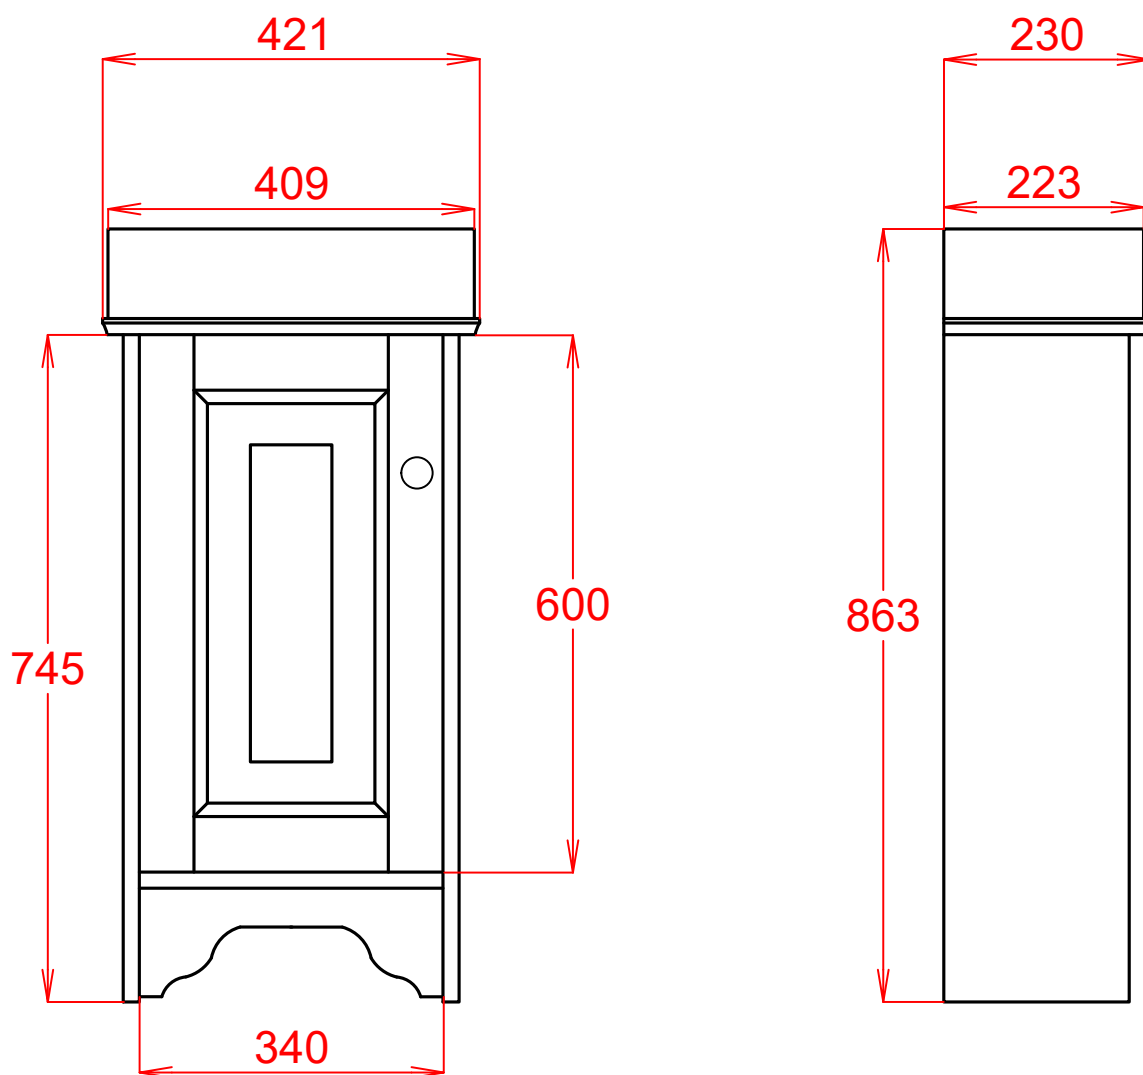

VICTORIAN COLLECTION

Victorian Square Micro Basin Cabinet

Silverdale Ltd
Silverdale Road,
Newcastle Under Lyme,
Staffordshire,
ST5 6EH.

Telephone: 01782 717 175 Facsimile: 01782 717 166

Email: sales@silverdalebathrooms.co.uk