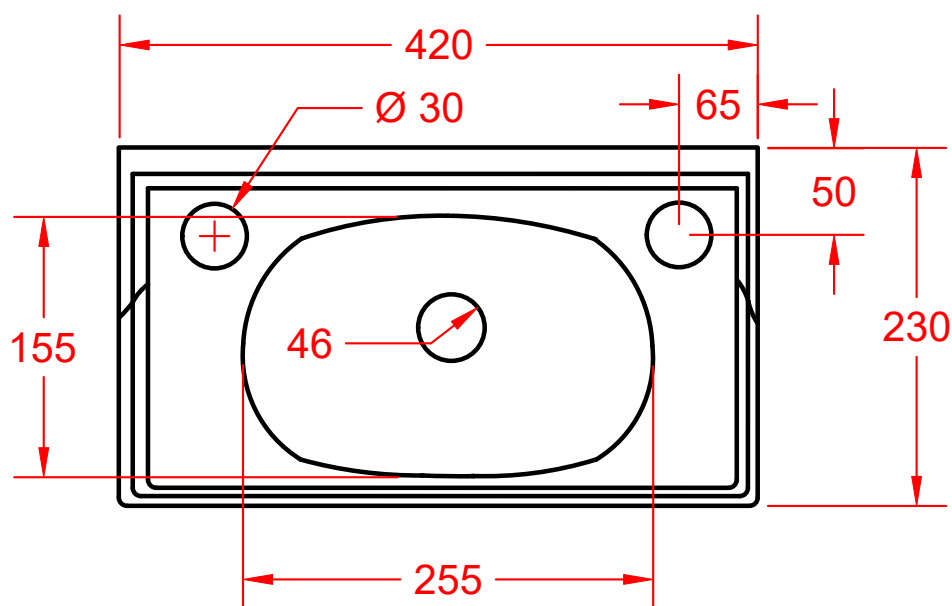

## Victorian Square Micro Basin

Silverdale Ltd  
Silverdale Road,  
Newcastle Under Lyme,  
Staffordshire,  
ST5 6EH.

Telephone: 01782 717 175 Facsimile: 01782 717 166

Email: [sales@silverdalebathrooms.co.uk](mailto:sales@silverdalebathrooms.co.uk)