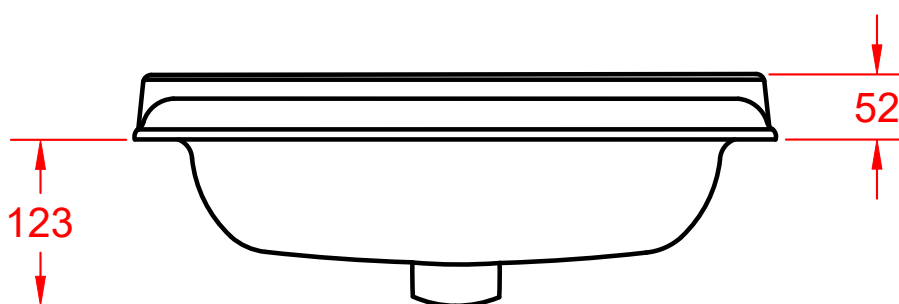

## Victorian Square Micro Basin

Silverdale Ltd  
Silverdale Road,  
Newcastle Under Lyme,  
Staffordshire,  
ST5 6EH.

Telephone: 01782 717 175 Facsimile: 01782 717 166

Email: [sales@silverdalebathrooms.co.uk](mailto:sales@silverdalebathrooms.co.uk)