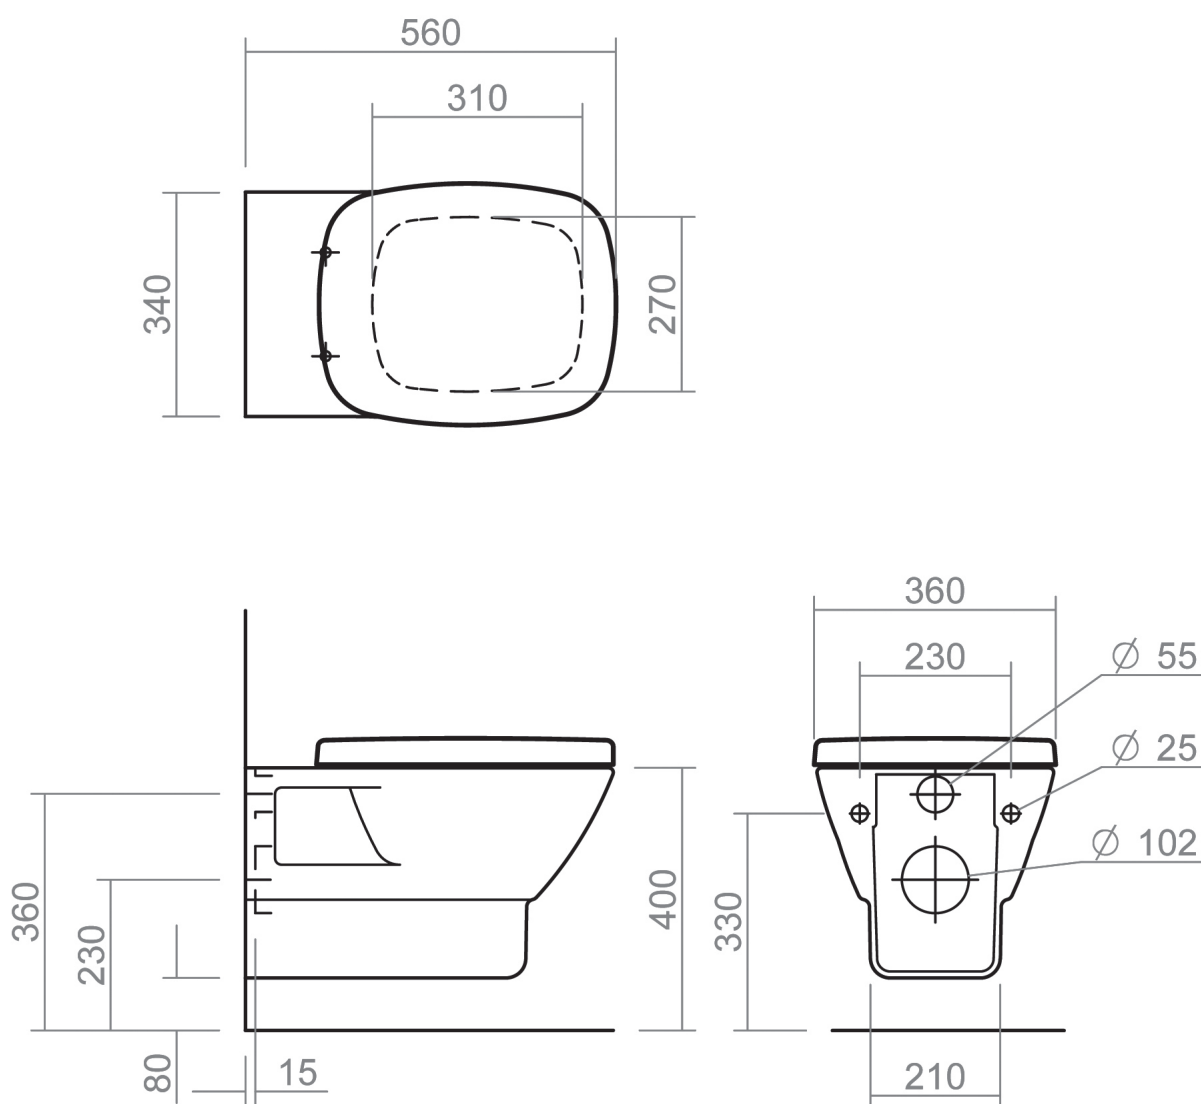

# ASCOT COLLECTION

SILVERDALE  
GREAT BRITAIN

Wall mounted WC pan

Silverdale Ltd  
Silverdale Road,  
Newcastle Under Lyme,  
Staffordshire,  
ST5 6EH.

Telephone: 01782 717 175 Facsimile: 01782 717 166

Email: [sales@silverdalebathrooms.co.uk](mailto:sales@silverdalebathrooms.co.uk)