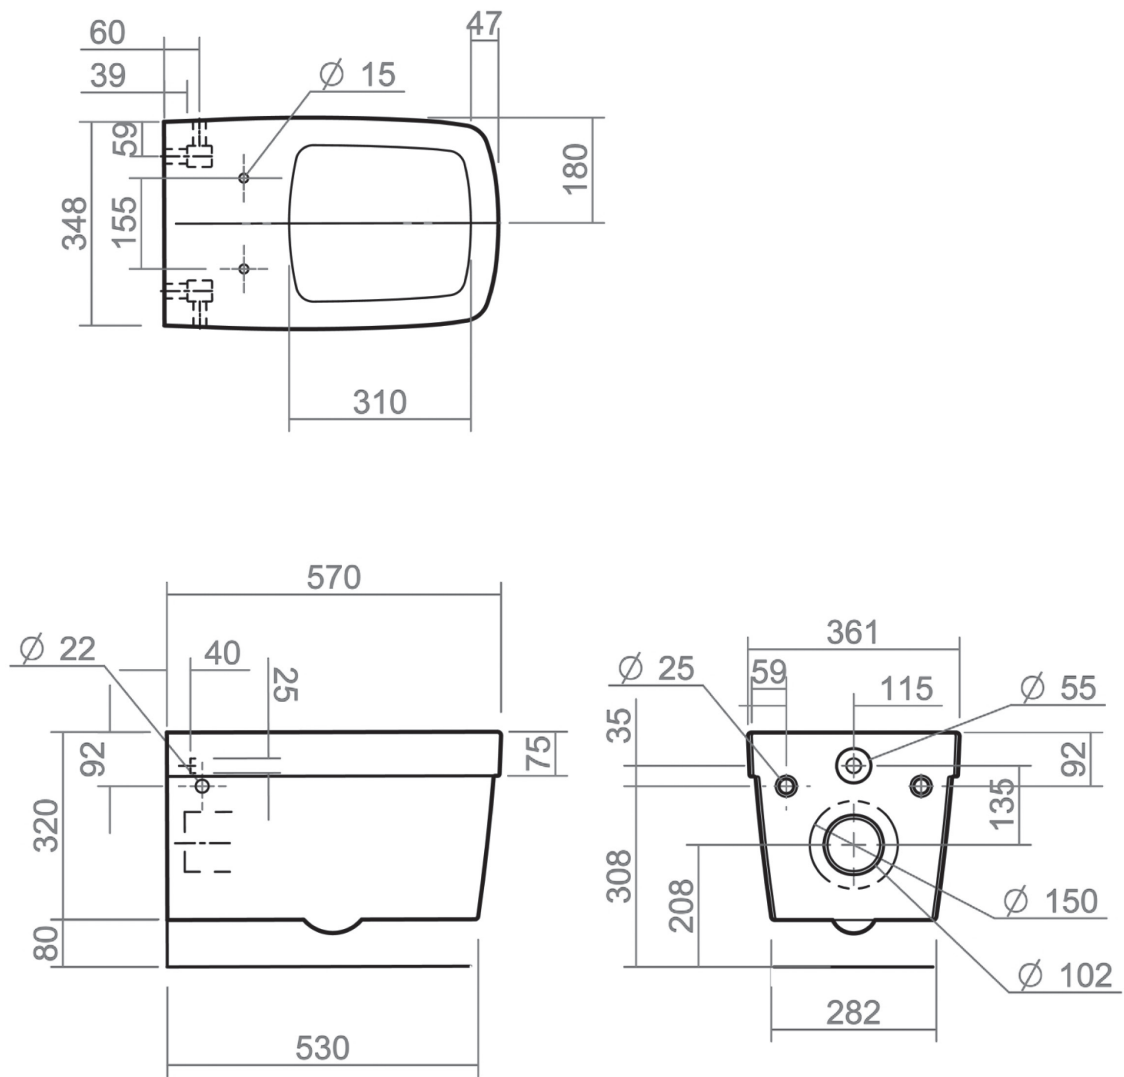

HENLEY COLLECTION

SILVERDALE
GREAT BRITAIN

Wall mounted WC pan

Silverdale Ltd
Silverdale Road,
Newcastle Under Lyme,
Staffordshire,
ST5 6EH.

Telephone: 01782 717 175 Facsimile: 01782 717 166

Email: sales@silverdalebathrooms.co.uk