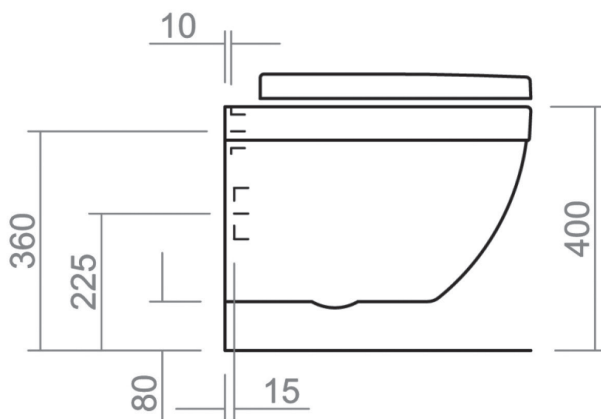

RICHMOND COLLECTION

SILVERDALE
GREAT BRITAIN

Wall mounted WC pan

Silverdale Ltd
Silverdale Road,
Newcastle Under Lyme,
Staffordshire,
ST5 6EH.

Telephone: 01782 717 175 Facsimile: 01782 717 166

Email: sales@silverdalebathrooms.co.uk