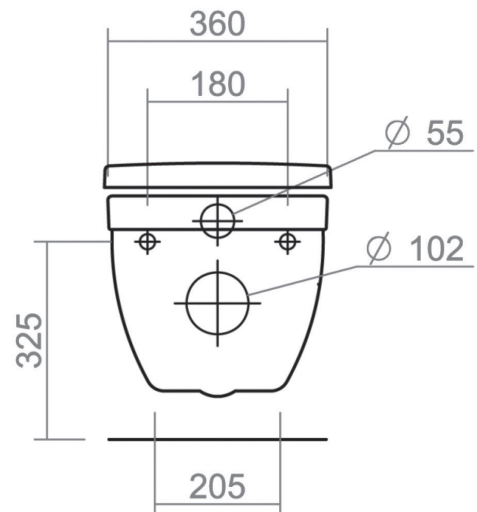

RICHMOND COLLECTION

SILVERDALE
GREAT BRITAIN

Wall mounted WC pan

Silverdale Ltd
Silverdale Road,
Newcastle Under Lyme,
Staffordshire,
ST5 6EH.

Telephone: 01782 717 175 Facsimile: 01782 717 166

Email: sales@silverdalebathrooms.co.uk