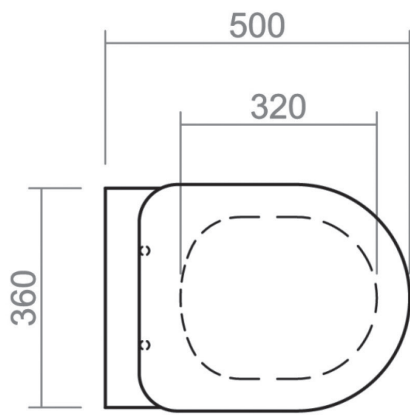

RICHMOND COLLECTION

SILVERDALE
GREAT BRITAIN

Wall mounted WC pan

Silverdale Ltd
Silverdale Road,
Newcastle Under Lyme,
Staffordshire,
ST5 6EH.

Telephone: 01782 717 175 Facsimile: 01782 717 166

Email: sales@silverdalebathrooms.co.uk