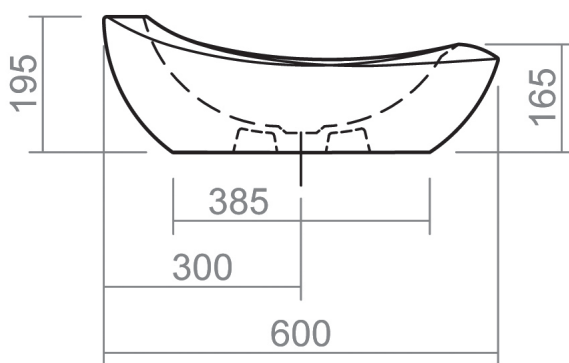

WINDSOR COLLECTION

Windsor 600mm Basin (0 Tap holes)

Silverdale Ltd
Silverdale Road,
Newcastle Under Lyme,
Staffordshire,
ST5 6EH.

Telephone: 01782 717 175 Facsimile: 01782 717 166

Email: sales@silverdalebathrooms.co.uk