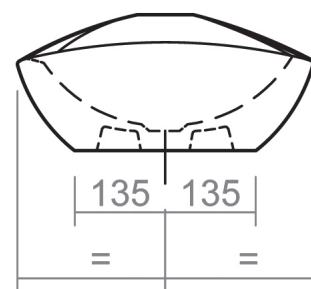

WINDSOR COLLECTION

Windsor 600mm Basin (0 Tap holes)

Silverdale Ltd
Silverdale Road,
Newcastle Under Lyme,
Staffordshire,
ST5 6EH.

Telephone: 01782 717 175 Facsimile: 01782 717 166

Email: sales@silverdalebathrooms.co.uk