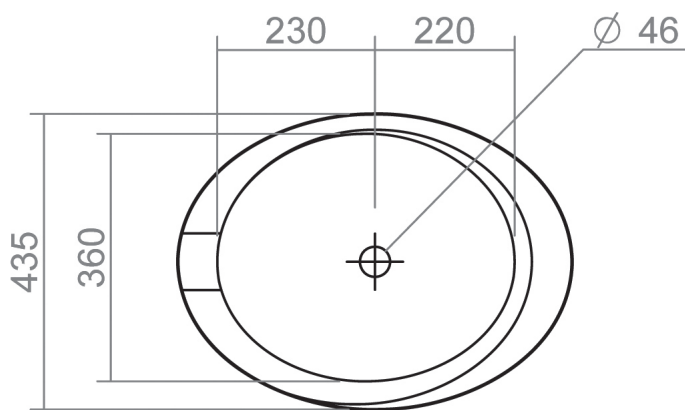

WINDSOR COLLECTION

Windsor 600mm Basin (0 Tap holes)

Silverdale Ltd
Silverdale Road,
Newcastle Under Lyme,
Staffordshire,
ST5 6EH.

Telephone: 01782 717 175 Facsimile: 01782 717 166

Email: sales@silverdalebathrooms.co.uk