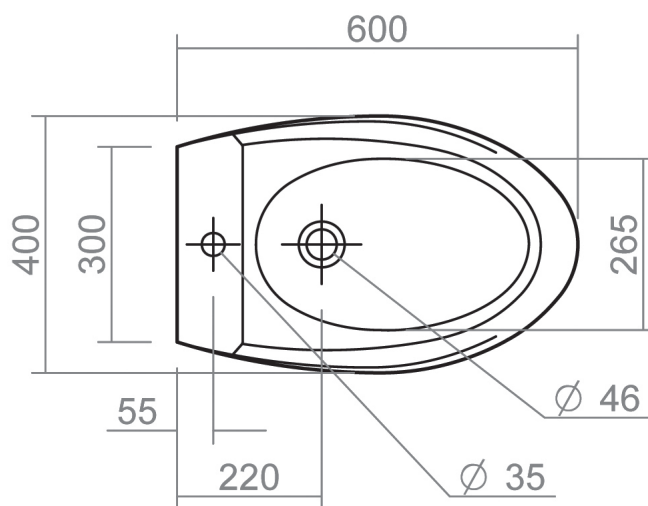

WINDSOR COLLECTION

SILVERDALE
GREAT BRITAIN

Windsor Back to Wall Bidet (1Tap hole)

Silverdale Ltd
Silverdale Road,
Newcastle Under Lyme,
Staffordshire,
ST5 6EH.

Telephone: 01782 717 175 Facsimile: 01782 717 166

Email: sales@silverdalebathrooms.co.uk

www.silverdalebathrooms.co.uk