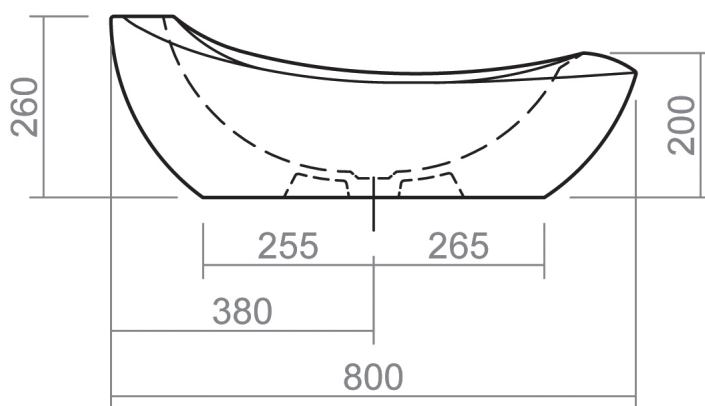

# WINDSOR COLLECTION

Windsor 800mm Basin (0 Tap holes)

Silverdale Ltd  
Silverdale Road,  
Newcastle Under Lyme,  
Staffordshire,  
ST5 6EH.

Telephone: 01782 717 175 Facsimile: 01782 717 166

Email: [sales@silverdalebathrooms.co.uk](mailto:sales@silverdalebathrooms.co.uk)