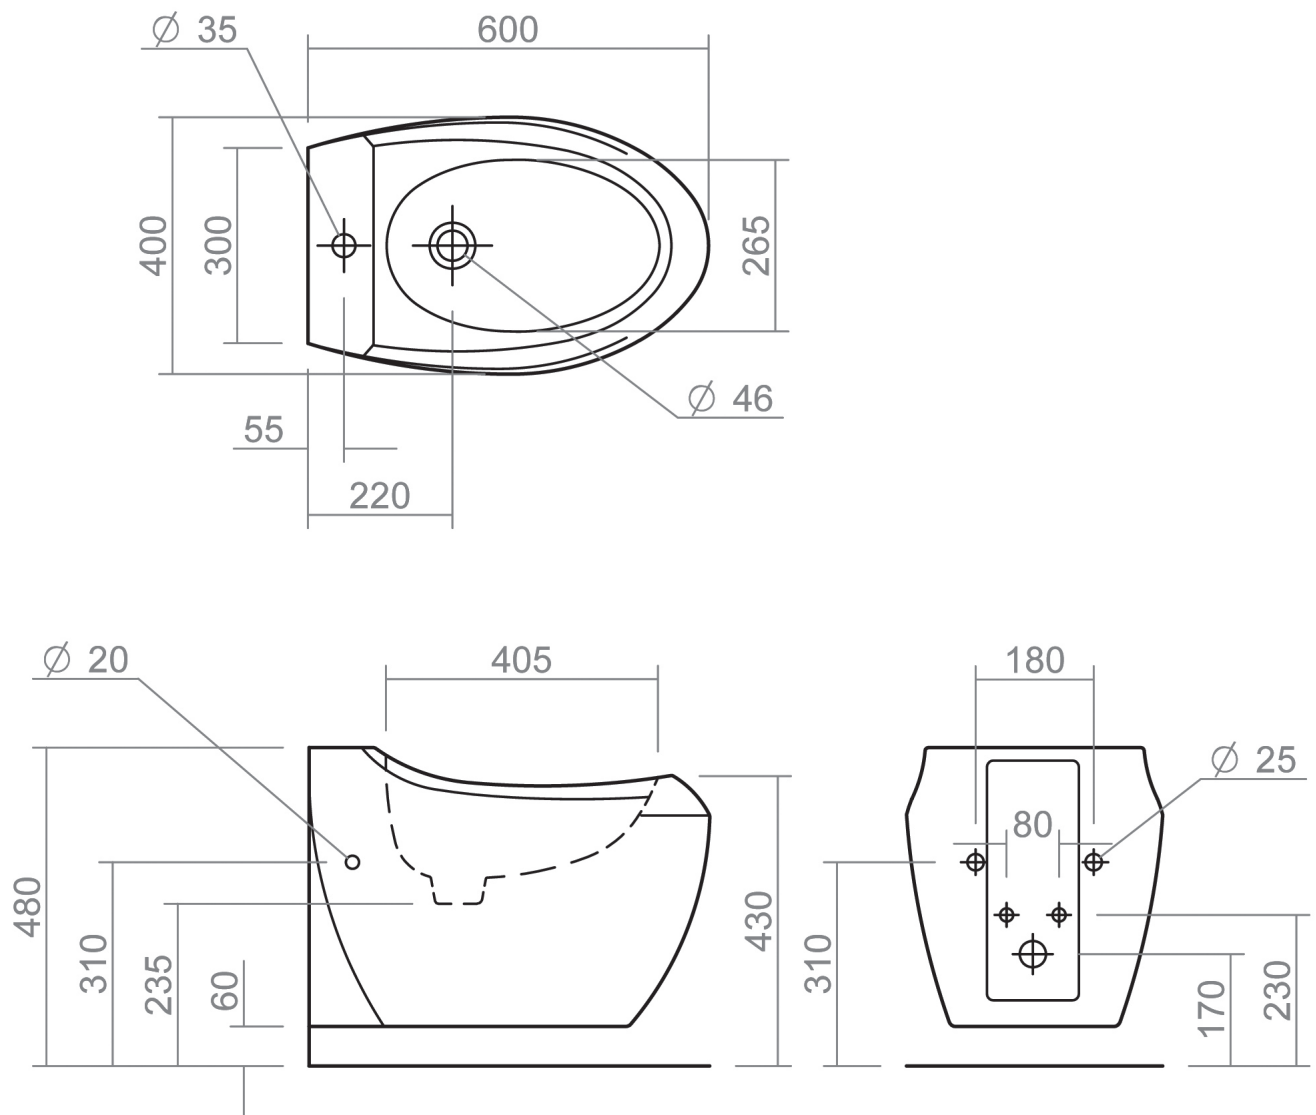

Windsor Wall Mounted WC Pan (0 Tap holes)

WINDSOR COLLECTION

Silverdale Ltd
Silverdale Road,
Newcastle Under Lyme,
Staffordshire,
ST5 6EH.

Telephone: 01782 717 175 Facsimile: 01782 717 166

Email: sales@silverdalebathrooms.co.uk

www.silverdalebathrooms.co.uk