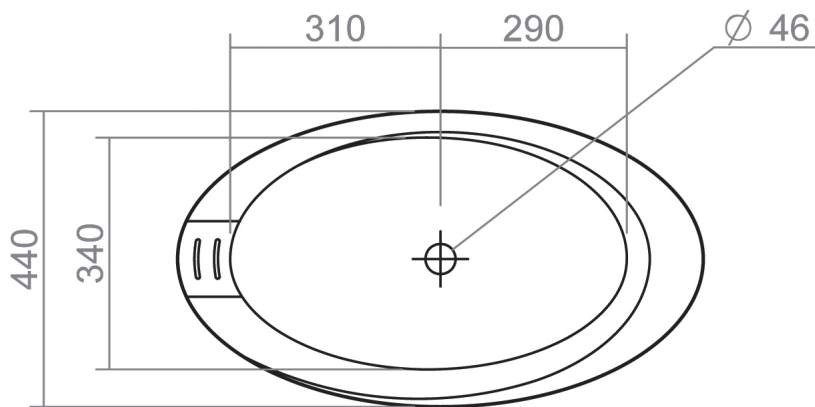

# WINDSOR COLLECTION

Windsor 800mm Basin (0 Tap holes)

Silverdale Ltd  
Silverdale Road,  
Newcastle Under Lyme,  
Staffordshire,  
ST5 6EH.

Telephone: 01782 717 175 Facsimile: 01782 717 166

Email: [sales@silverdalebathrooms.co.uk](mailto:sales@silverdalebathrooms.co.uk)