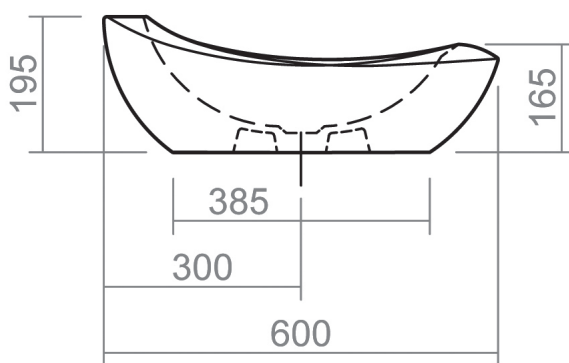

Silverdale Ltd
Silverdale Road,
Newcastle Under Lyme,
Staffordshire,
ST5 6EH.

Telephone: 01782 717 175 Facsimile: 01782 717 166

Email: sales@silverdalebathrooms.co.uk

www.silverdalebathrooms.co.uk