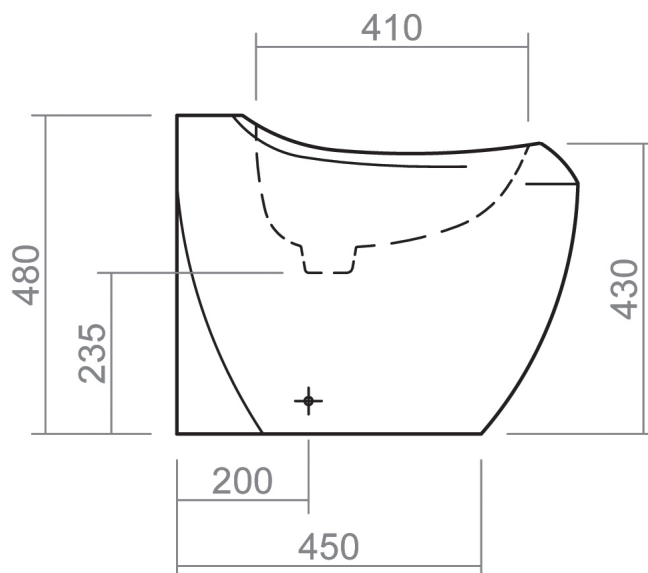

WINDSOR COLLECTION

SILVERDALE
GREAT BRITAIN

Windsor Back to Wall Bidet (1Tap hole)

Silverdale Ltd
Silverdale Road,
Newcastle Under Lyme,
Staffordshire,
ST5 6EH.

Telephone: 01782 717 175 Facsimile: 01782 717 166

Email: sales@silverdalebathrooms.co.uk

www.silverdalebathrooms.co.uk