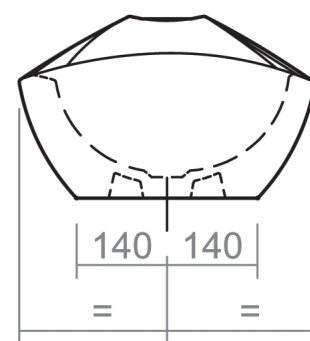

# WINDSOR COLLECTION

Windsor 800mm Basin (0 Tap holes)

Silverdale Ltd  
Silverdale Road,  
Newcastle Under Lyme,  
Staffordshire,  
ST5 6EH.

Telephone: 01782 717 175 Facsimile: 01782 717 166

Email: [sales@silverdalebathrooms.co.uk](mailto:sales@silverdalebathrooms.co.uk)