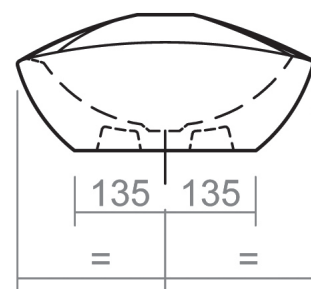

Silverdale Ltd
Silverdale Road,
Newcastle Under Lyme,
Staffordshire,
ST5 6EH.

Telephone: 01782 717 175 Facsimile: 01782 717 166

Email: sales@silverdalebathrooms.co.uk

www.silverdalebathrooms.co.uk