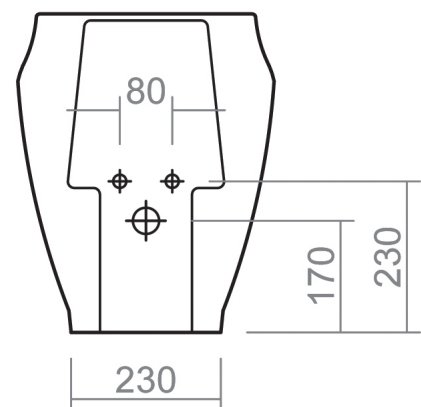

Windsor Wall Mounted Bidet (1 Tap hole)

WINDSOR COLLECTION

SILVERDALE
GREAT BRITAIN

Windsor Back to Wall Bidet (1Tap hole)

Silverdale Ltd
Silverdale Road,
Newcastle Under Lyme,
Staffordshire,
ST5 6EH.

Telephone: 01782 717 175 Facsimile: 01782 717 166

Email: sales@silverdalebathrooms.co.uk

www.silverdalebathrooms.co.uk