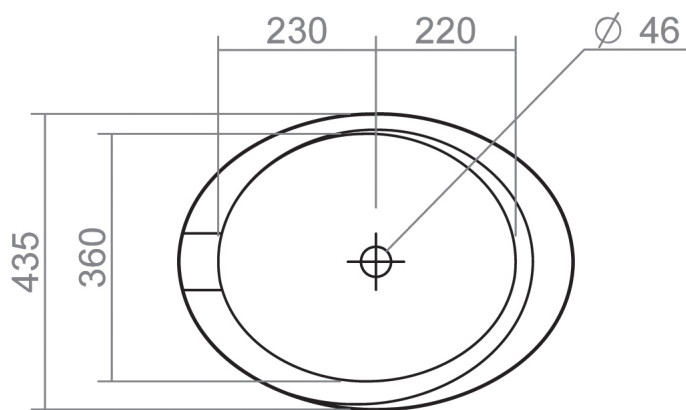

Silverdale Ltd
Silverdale Road,
Newcastle Under Lyme,
Staffordshire,
ST5 6EH.

Telephone: 01782 717 175 Facsimile: 01782 717 166

Email: sales@silverdalebathrooms.co.uk

www.silverdalebathrooms.co.uk