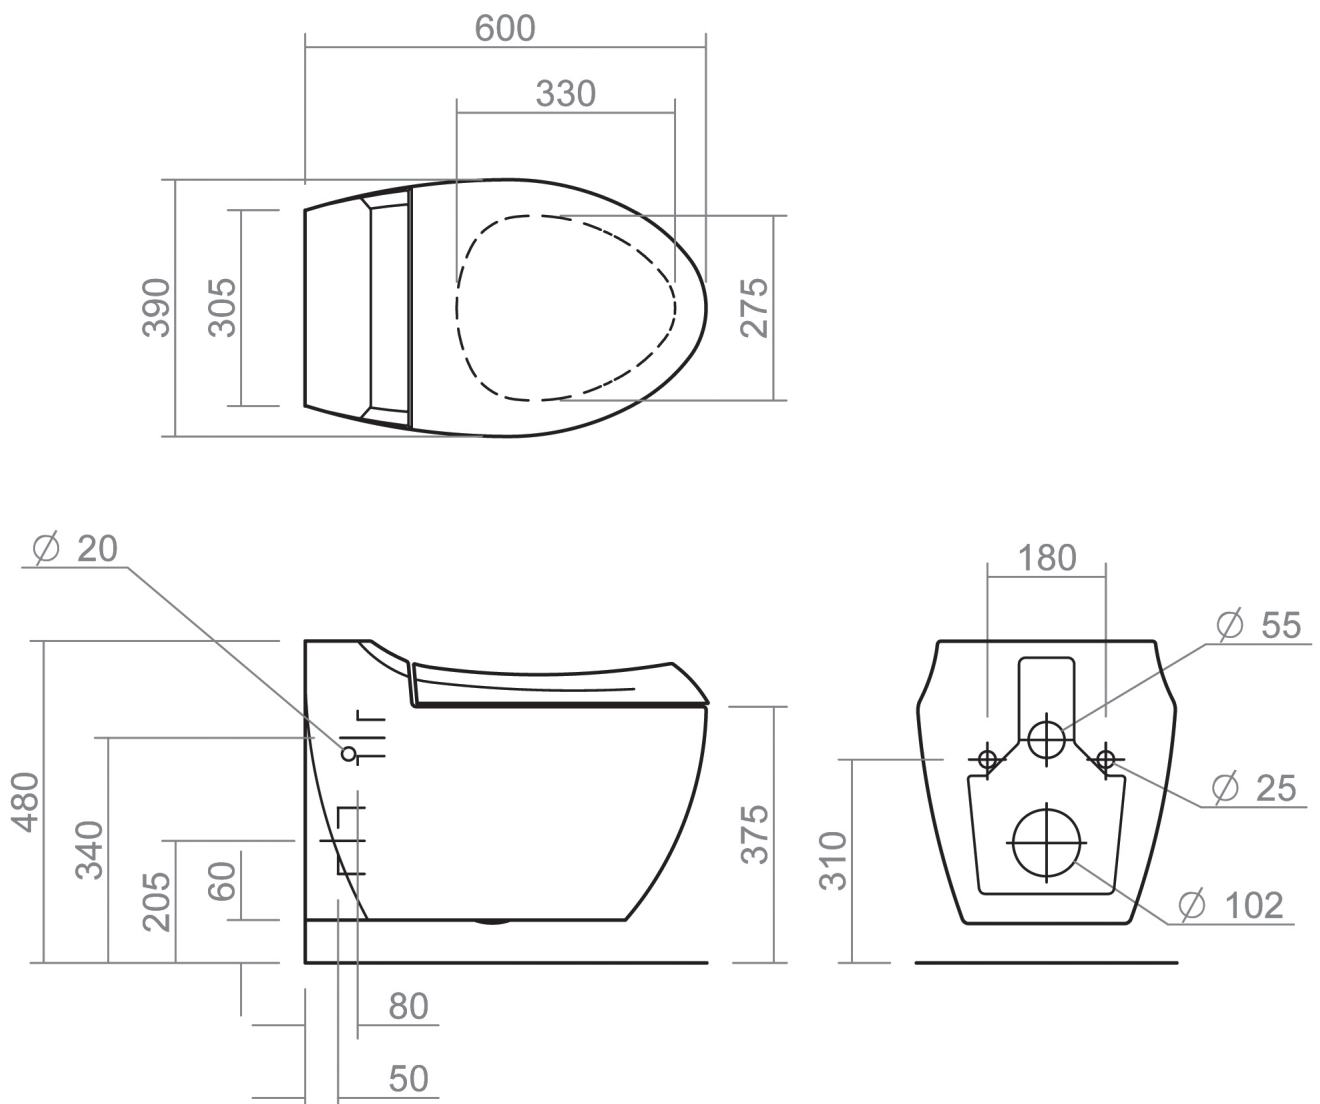

WINDSOR COLLECTION

Silverdale Ltd
Silverdale Road,
Newcastle Under Lyme,
Staffordshire,
ST5 6EH.

Telephone: 01782 717 175 Facsimile: 01782 717 166

Email: sales@silverdalebathrooms.co.uk

www.silverdalebathrooms.co.uk