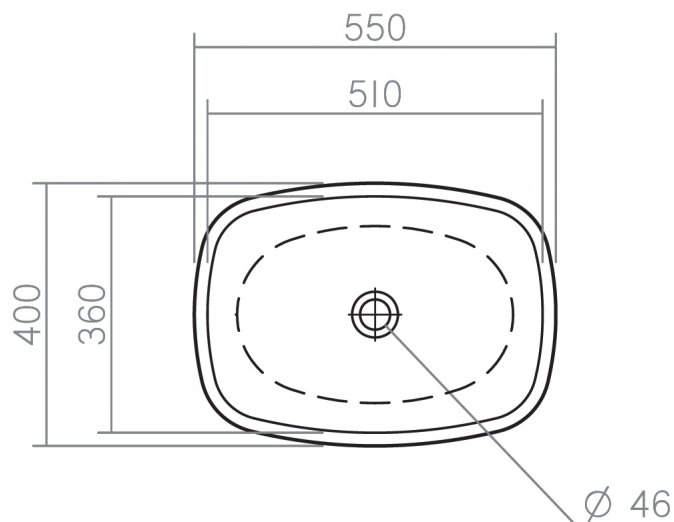

ASCOT COLLECTION

SILVERDALE
GREAT BRITAIN

550mm countertop basin

Silverdale Ltd
Silverdale Road,
Newcastle Under Lyme,
Staffordshire,
ST5 6EH.

Telephone: 01782 717 175 Facsimile: 01782 717 166

Email: sales@silverdalebathrooms.co.uk