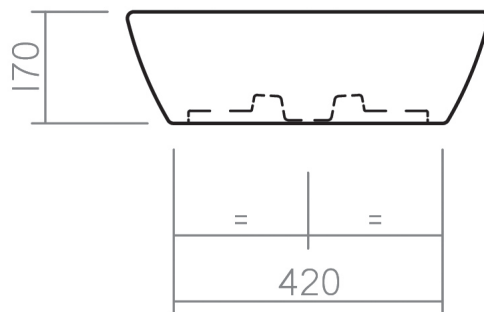

ASCOT COLLECTION

SILVERDALE
GREAT BRITAIN

550mm countertop basin

Silverdale Ltd
Silverdale Road,
Newcastle Under Lyme,
Staffordshire,
ST5 6EH.

Telephone: 01782 717 175 Facsimile: 01782 717 166

Email: sales@silverdalebathrooms.co.uk