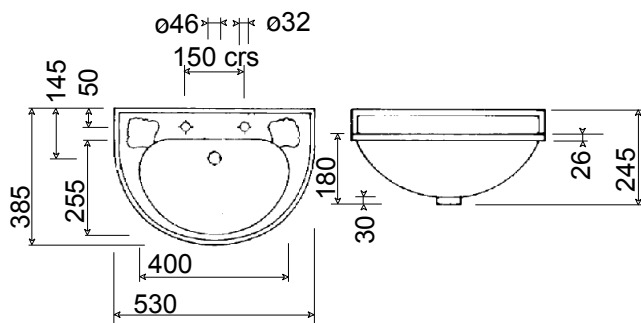

VICTORIAN CLOAKROOM BASIN

2TH

scale - 1:20
3/98